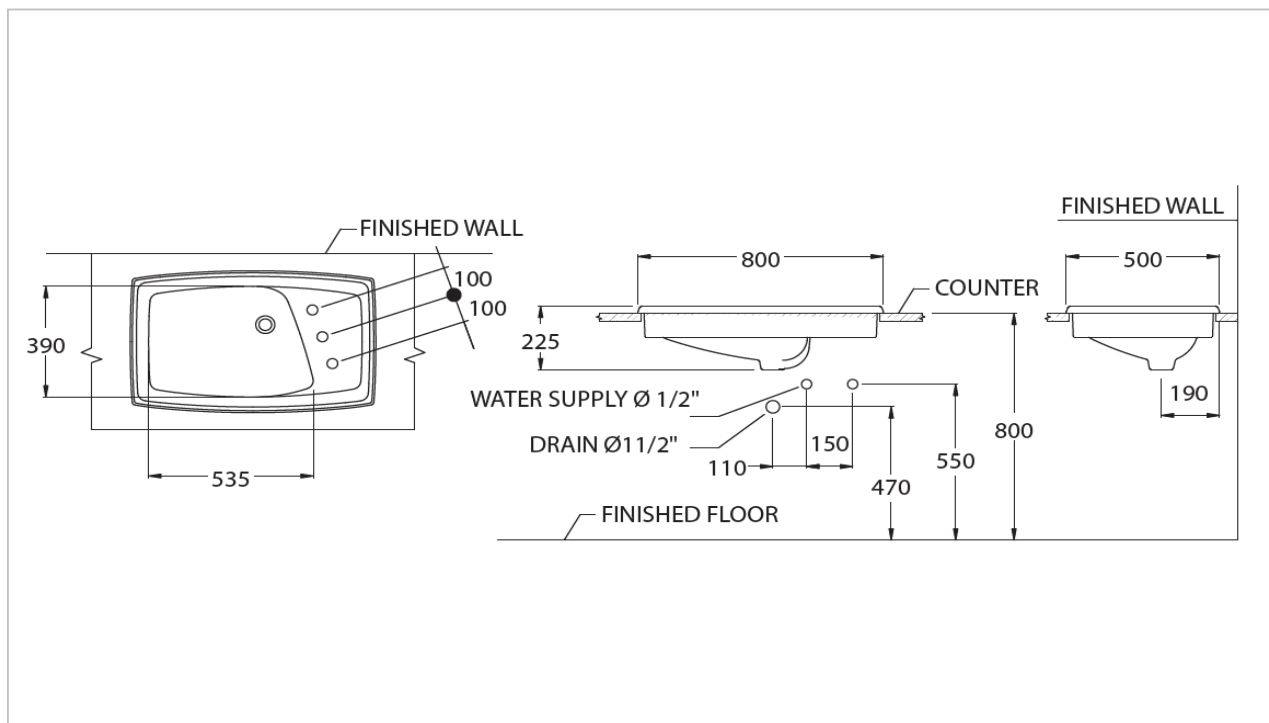

## L906

"Excelsior" Self Rimming Lavatory

### Product Features

Size : 800x500 mm

Standard : 1 Tap Hole

Made to Order : 3 Tap Holes (Center 8")