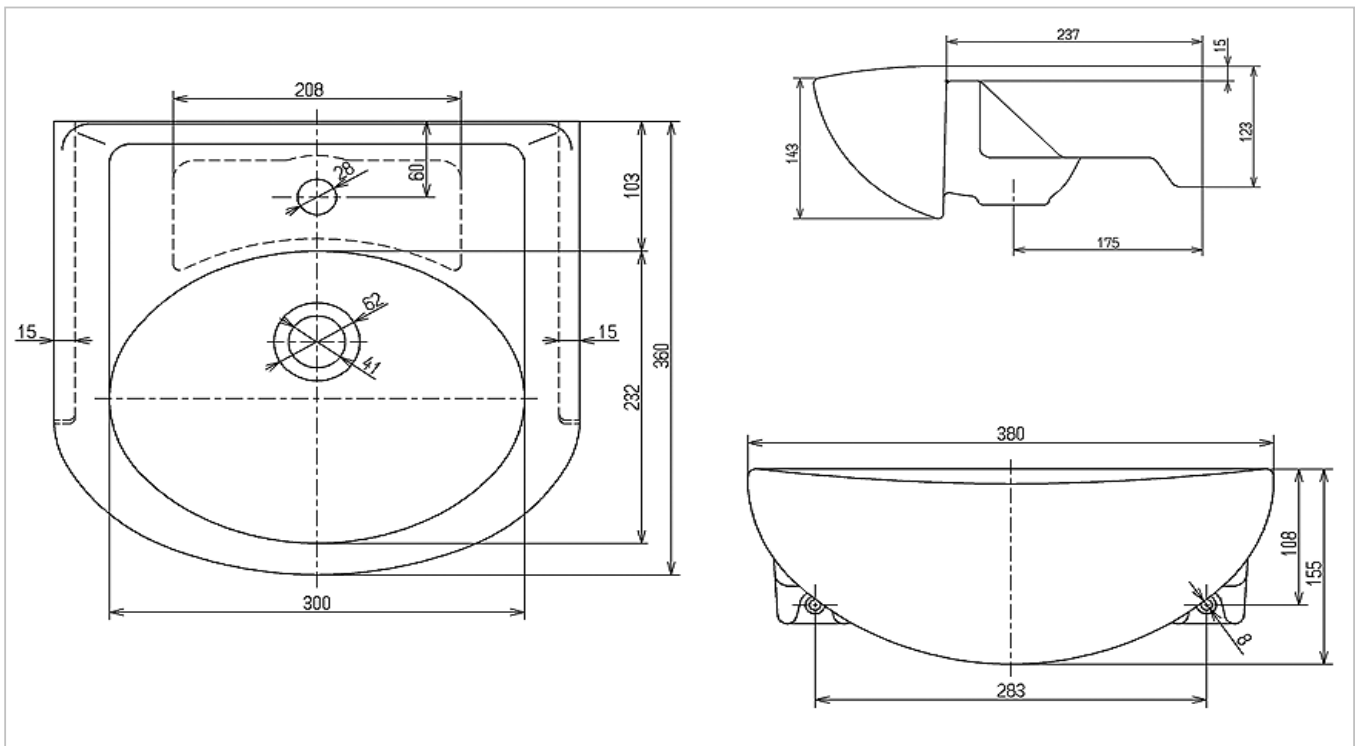

Suggestion Fittings & Parts

Remark : We reserve the right to change some parts for suitability.

TOTO (THAILAND) CO.,LTD

Bangkok Office : 598 Q House Ploenjit Building., G floor., Ploenchit Rd., Lumpini, Pathumwan, Bangkok. 10330 Thailand

Tel : +(66)2-650-9925(AUTO) Fax : +(66)2-650-9923-4

www.toto.co.th