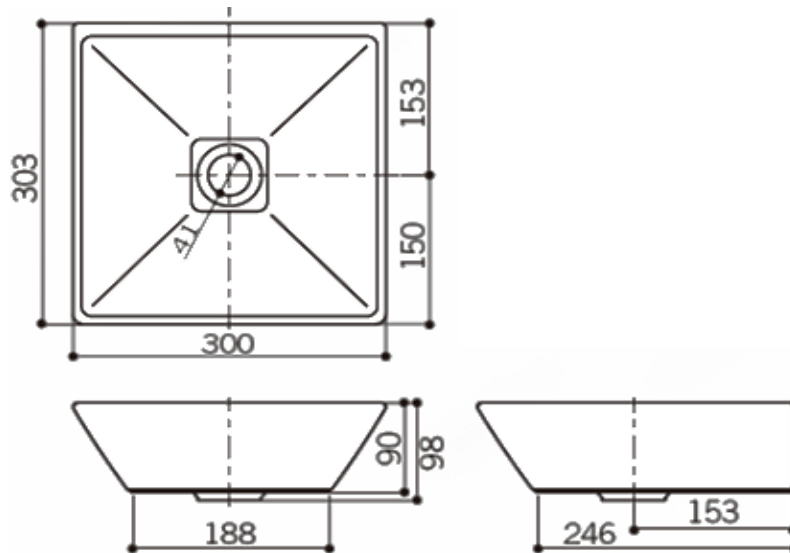

TOTO

LAVATORY

L712#NW1

Console Lavatory

Product Features

Suggestion Fittings & Parts

1. Fixing bolt SR711
2. P-Trap TL594BP2R

Remark : We reserve the right to change some parts for suitability.