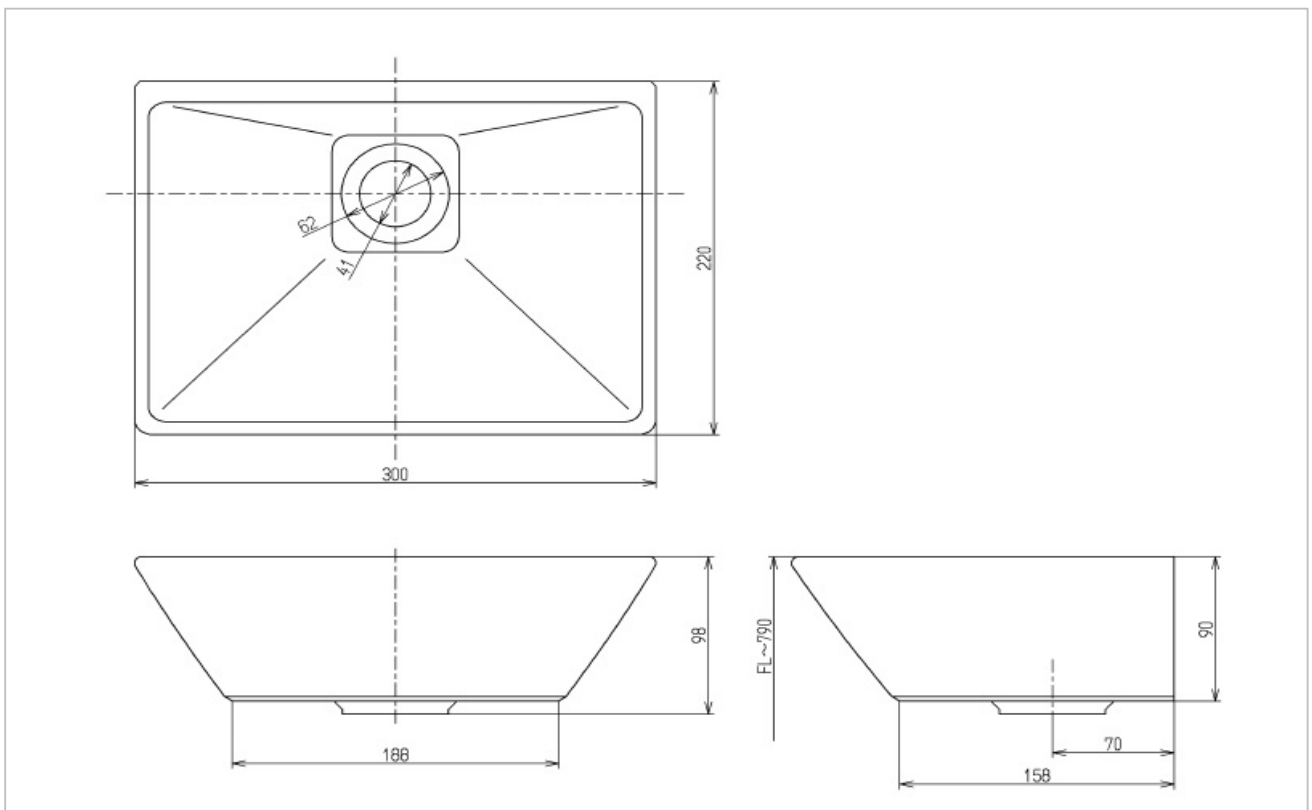

Console Lavatory

Product Features

Size : 300 x 220 x 90 mm

Suggestion Fittings & Parts

Remark : We reserve the right to change some parts for suitability.

TOTO (THAILAND) CO.,LTD
Bangkok Office : G Tower Grand Rama 9,12th Floor, South Wing, 9 Rama IX Road,
Huaykwang Sub-district,Huaykwang District, Bangkok. 10310 Thailand
Tel : +(66)2-117-9520(AUTO) Fax : +(66)2-117-9527
th.toto.com