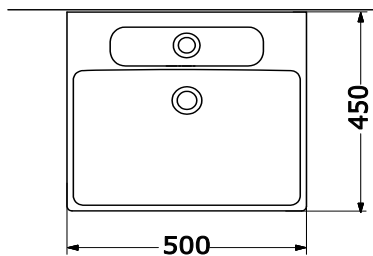

#### Product Features

Wall Hung Lavatory (1 Tap Hole)  
Size : 500W x 450D mm  
with CeFiONtect coating