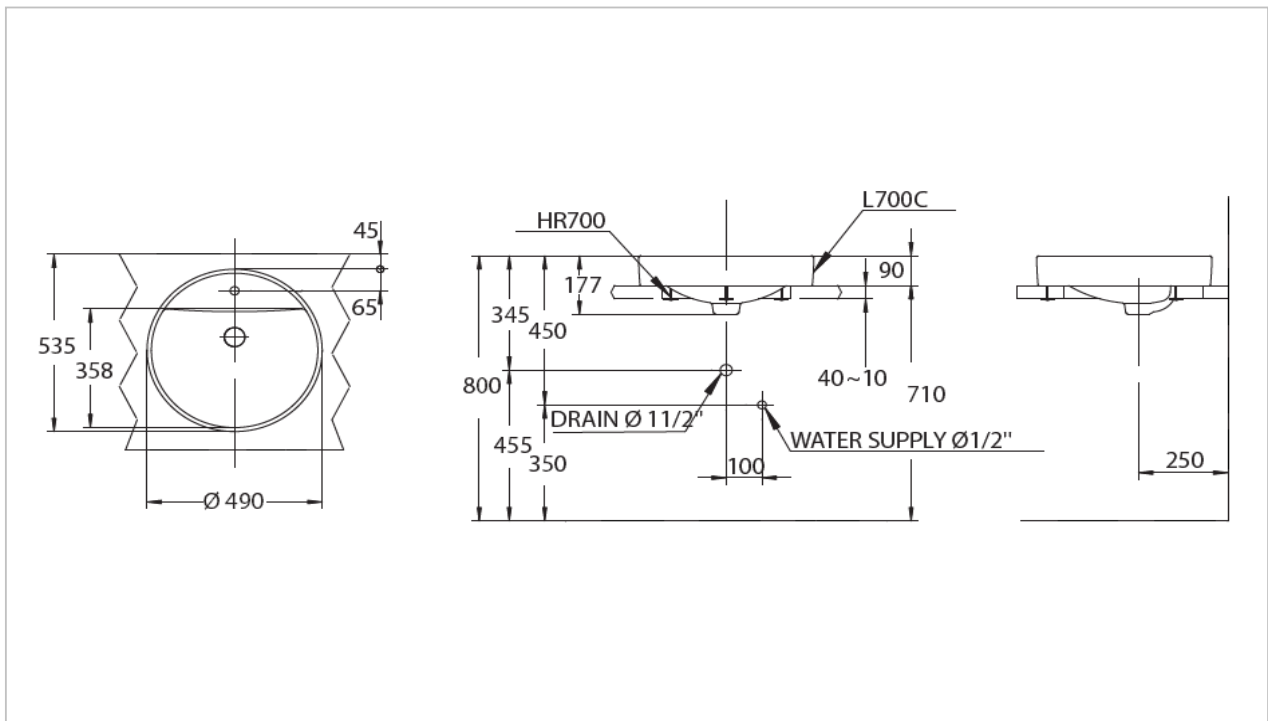

### Product Features

Size :  $\varnothing$  490x90 mm