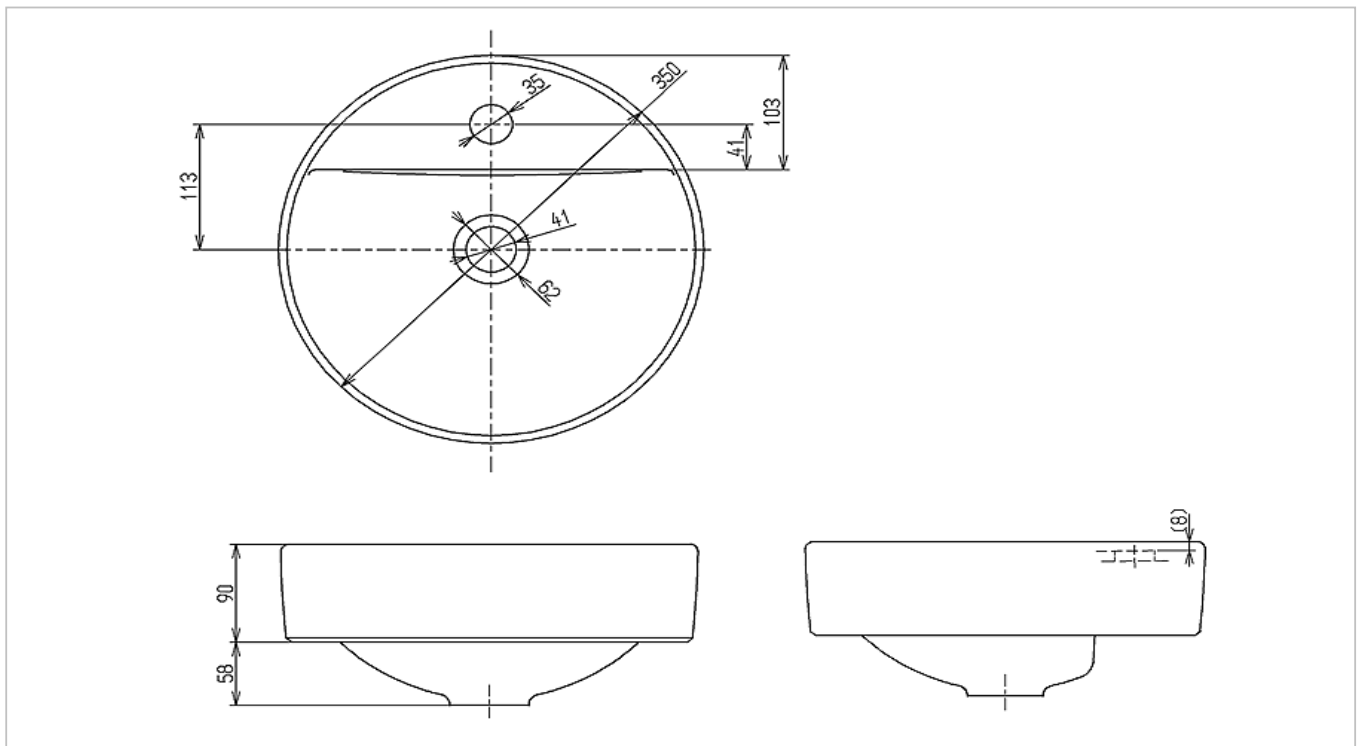

TOTO

LAVATORY

L652C

Console Lavatory

Product Features

Suggestion Fittings & Parts

Remark : We reserve the right to change some parts for suitability.

TOTO (THAILAND) CO.,LTD