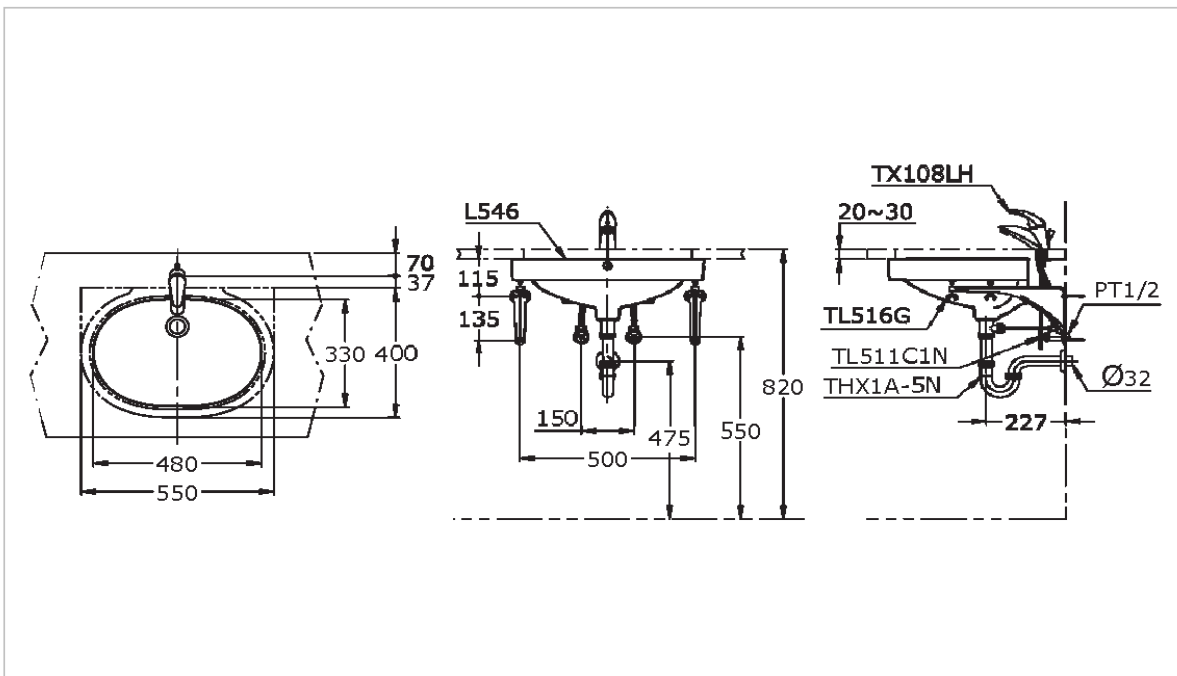

TOTO

SANITARY WARES

L546

Counter Lavatory

Product Features

Under Counter Lavatory

Suggestion Fittings & Parts

Remark : We reserve the right to change some parts for suitability.