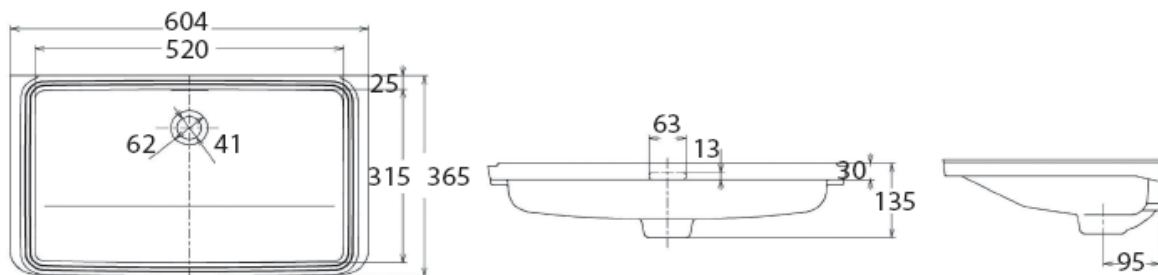

TOTO

LAVATORY

L520#N11

Under Counter Lavatory

Product Features

Size : 604x365 mm

Suggestion Fittings & Parts

Remark : We reserve the right to change some parts for suitability.