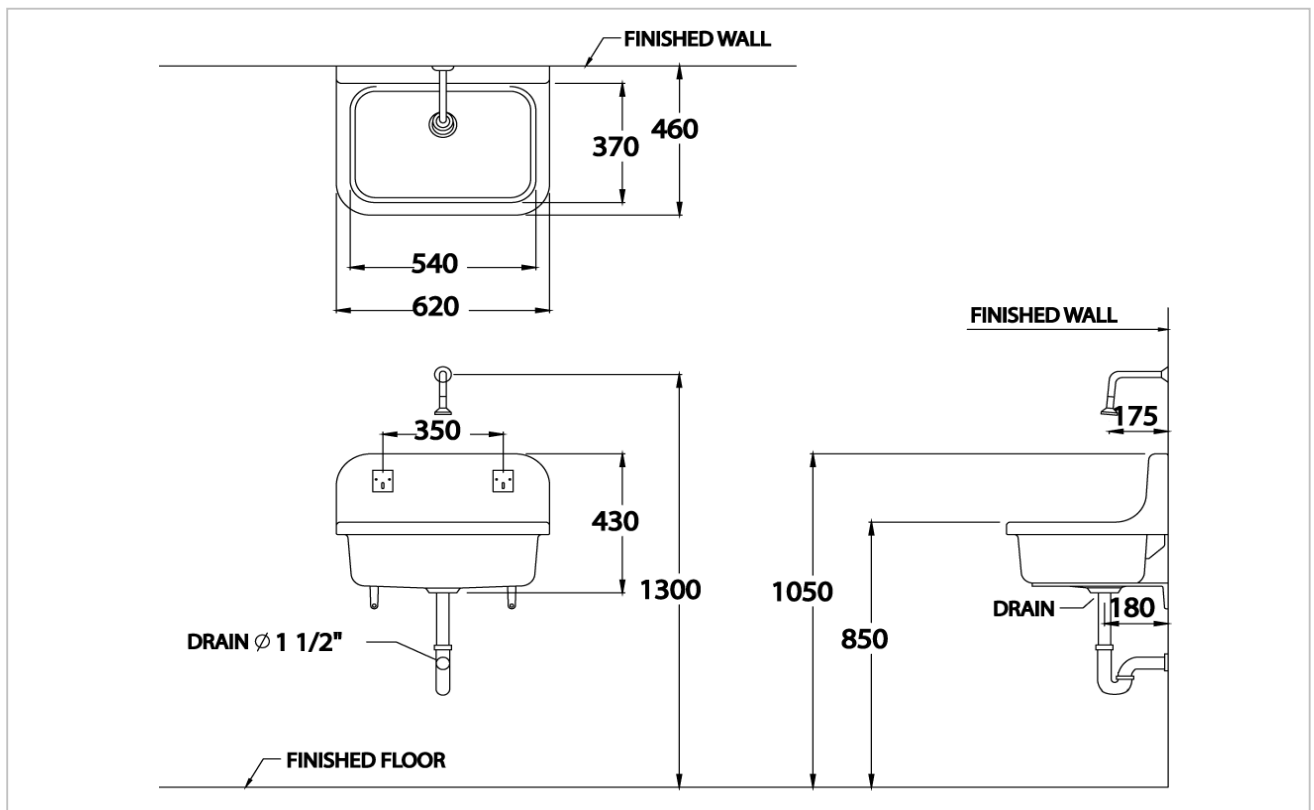

Service Sink

Product Features

Wall Hung Lavatory

Size : 610W x 457D x 431H mm

Suggestion Fittings & Parts

Remark : We reserve the right to change some parts for suitability.