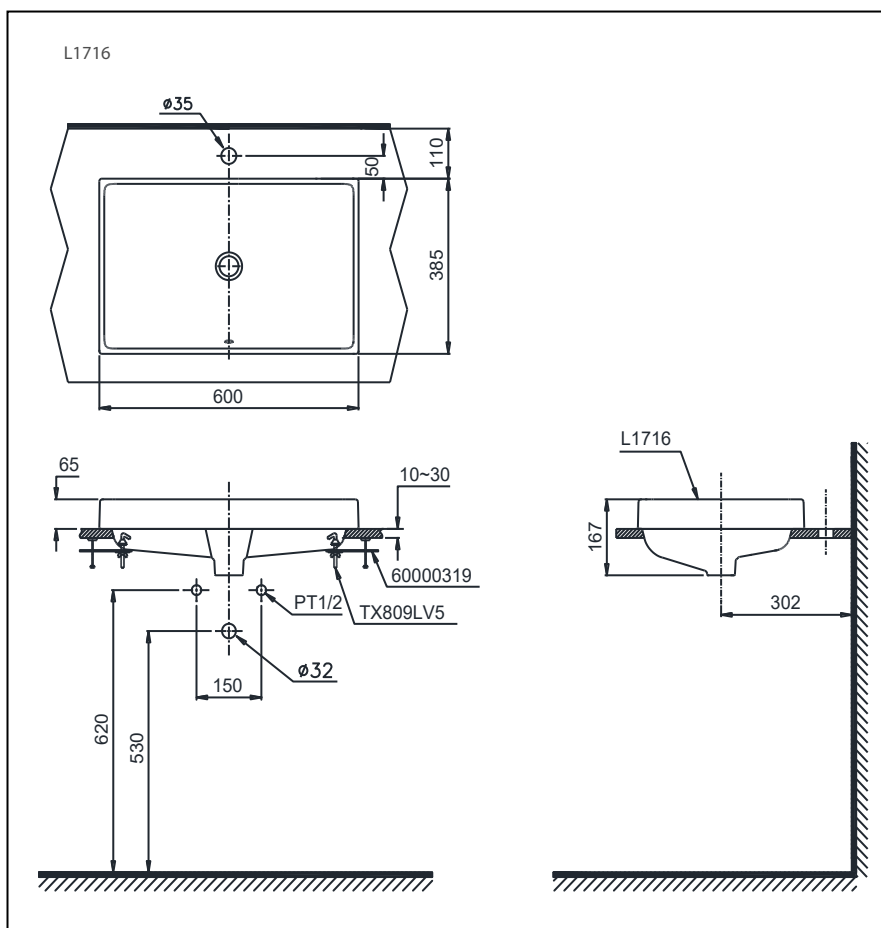

Specifications

Size : 600 Wx385 Dx65H (mm)

Parts description

- L1716
Lavatory
 - L1716
Lavatory Body
 - TX809LV5
Bracket
 - 60000319
Plate support & Bolt

Lavatory faucet are not included.

Colors

White

Remarks:

Please call TOTO sales representative for consultancy of lavatory faucet and drainage pipe fitting.

Console Lavatory

Drawing:

TOTO (THAILAND) CO.,LTD

Bangkok Office : G Tower Grand Rama 9,12th Floor, South Wing, 9 Rama IX Road,Huaykwang Sub-district,Huaykwang District, Bangkok. 10310 Thailand