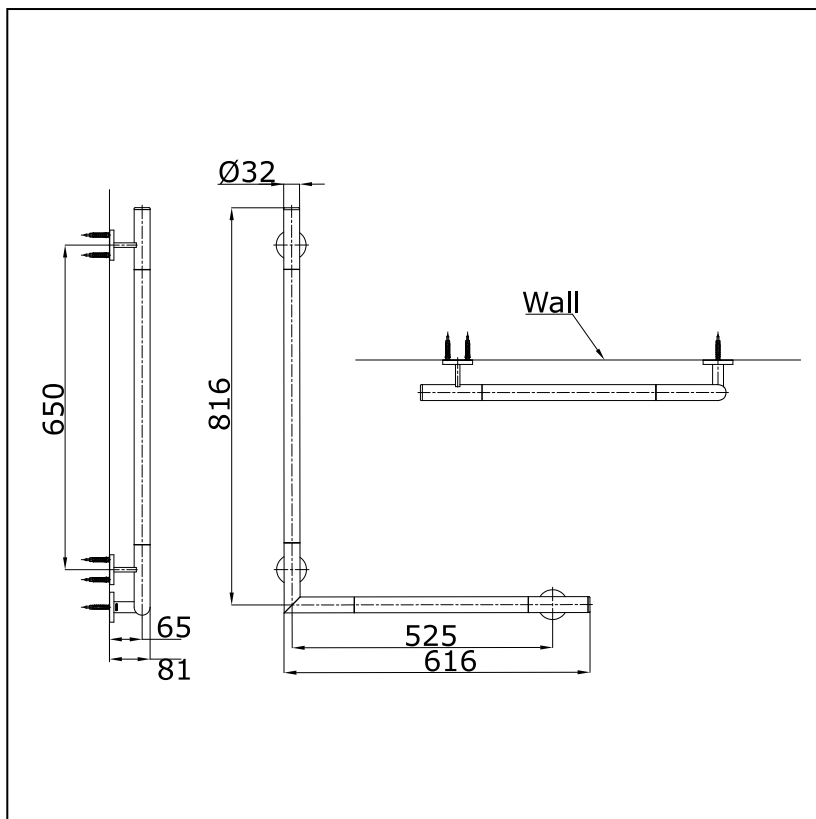

## Parts description

- GYHR86MR

- GYHR86ML

L Shape Handrail Silver

(Size : 800x600 mm, Ø32 mm)

## Drawing: