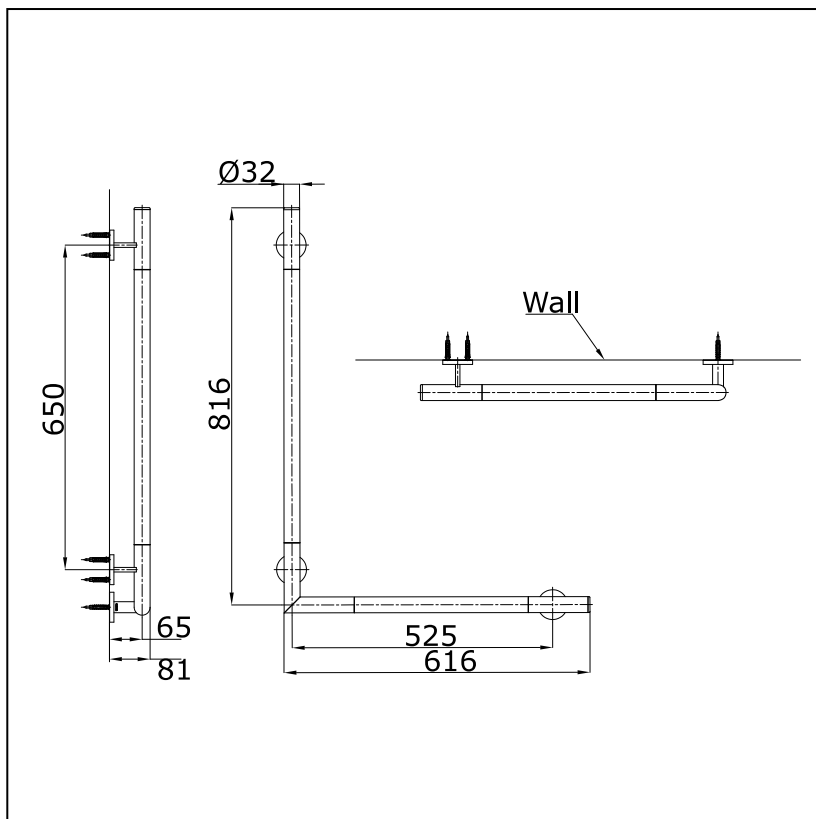

Item number: **GYHR86MR , GYHR86ML**

Features

Specifications

Finish : Nickel Chrome
 Material : Brass

Parts description

- **GYHR86MR**

- **GYHR86ML**

L Shape Handrail Silver

(Size : 800x600 mm, Ø32 mm)

Drawing:

Remarks:

Please result TOTO sales representative for detail.