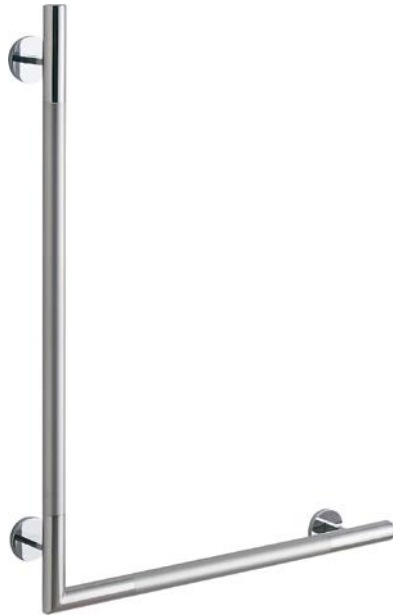

Item number: **GYHR86MR , GYHR86ML**

Features

Specifications

Finish : Nickel Chrome
 Material : Brass

Parts description

- **GYHR86MR**

- **GYHR86ML**

L Shape Handrail Silver

(Size : 800x600 mm, Ø32 mm)

Drawing:

Remarks:

Please result TOTO sales representative for detail.