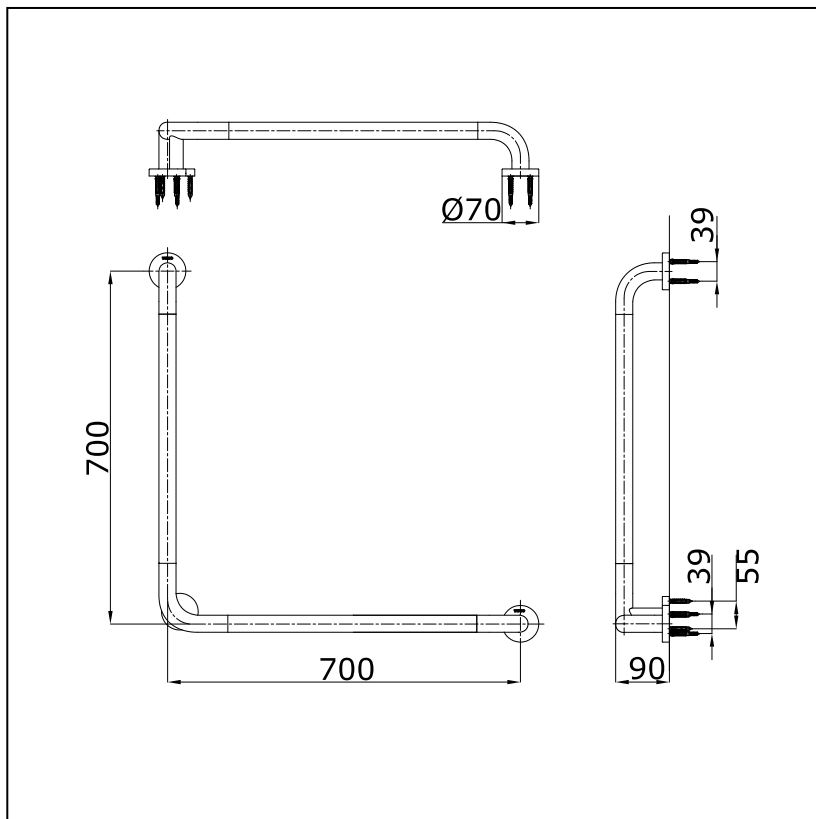

Item number: **GT114CL9#NW1**

Features

Specifications

Finish : Nickel Chrome
 Material : Brass

Parts description

- **GT114CL9#NW1**
 L Shape Handrail White
 (Size : 700x700x90 mm, Ø34 mm)

Drawing:

Remarks: