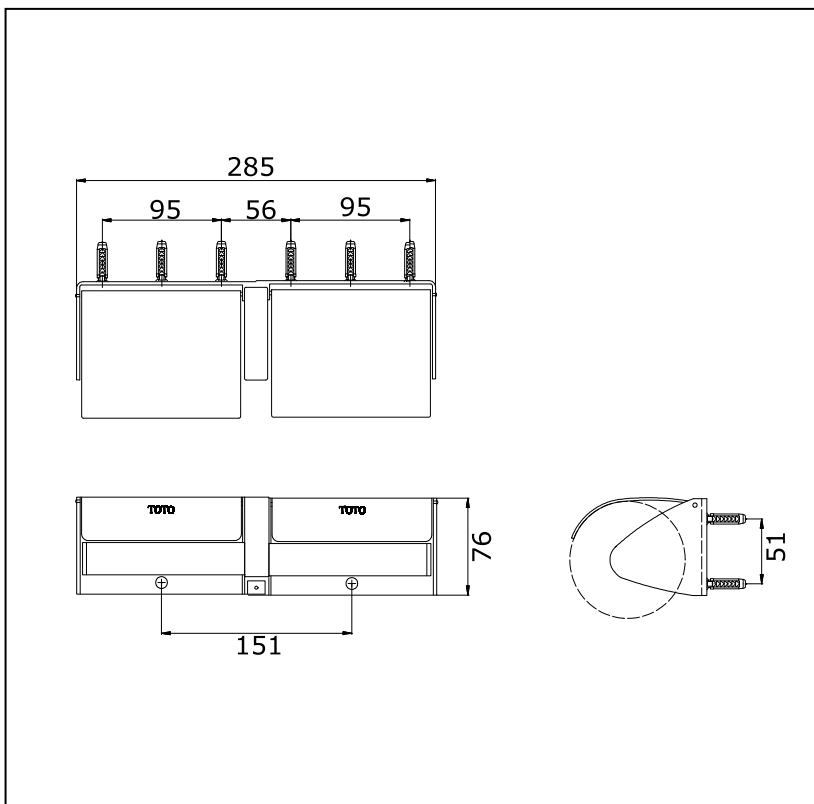

Drawing:

Remarks:

Please consult TOTO sales representative for detail.