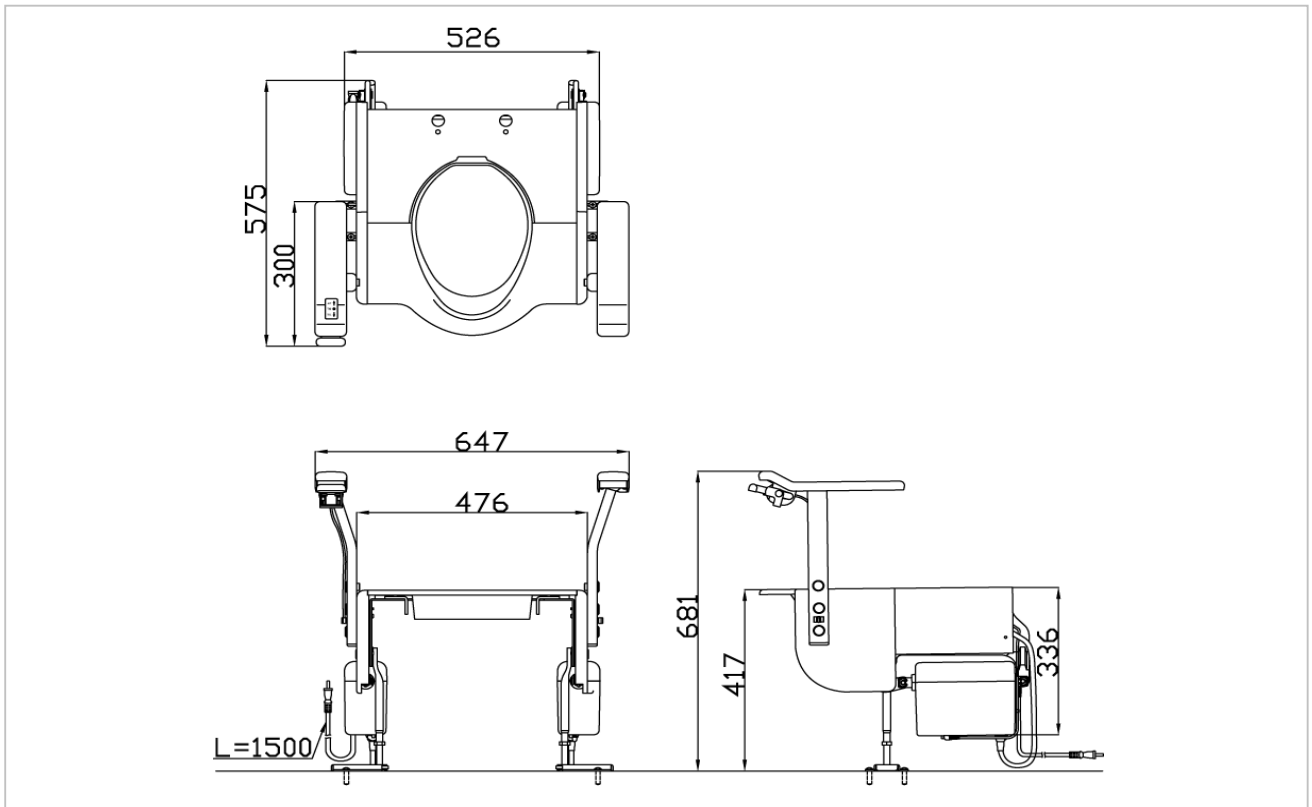

Toilet Seat Lift

Product Features

Toilet Lift with Arms

Size : 575-689W x 647L x 600-718H mm

Suggestion Fittings & Parts

Remark : We reserve the right to change some parts for suitability.

TOTO (THAILAND) CO.,LTD
Bangkok Office : G Tower Grand Rama 9,12th Floor, South Wing, 9 Rama IX Road,
Huaykwang Sub-district,Huaykwang District, Bangkok. 10310 Thailand
Tel : +(66)2-117-9520(AUTO) Fax : +(66)2-117-9527
th.toto.com