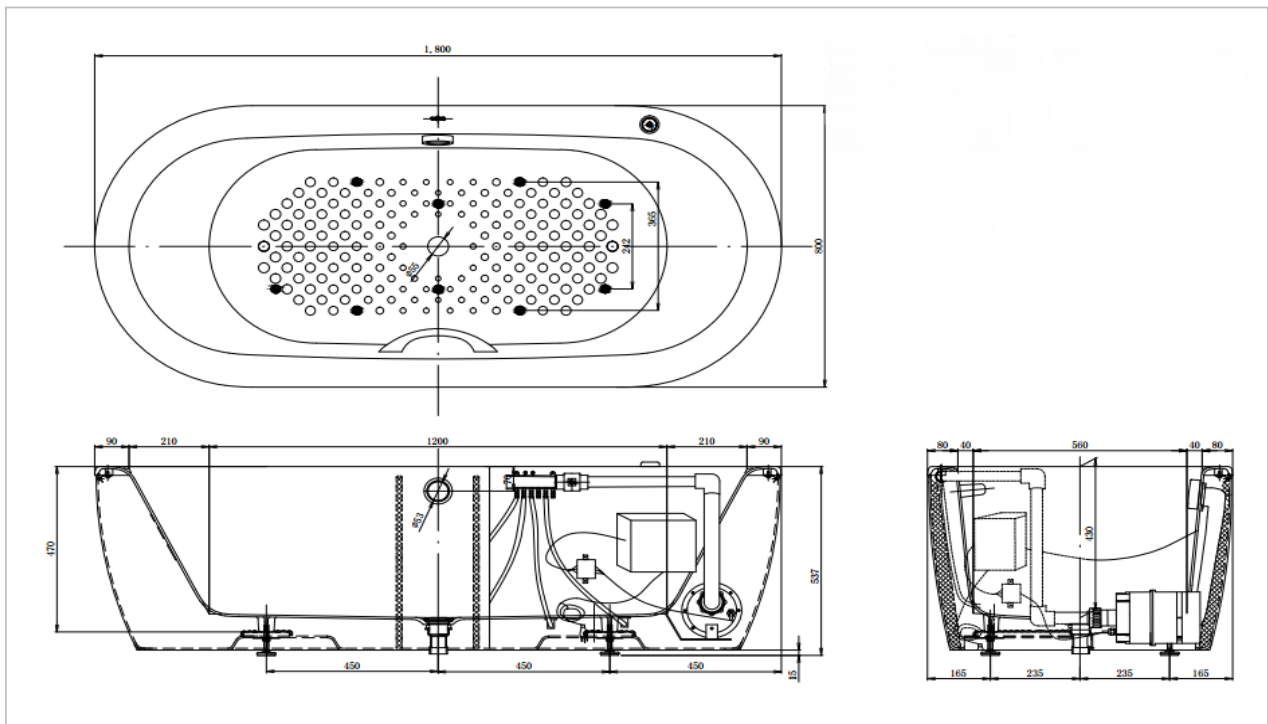

## FBYNB1816CHPWV1

Cast Iron Bathtub with Air-Jet Function

### Product Features

size : 1,800x800x537 mm