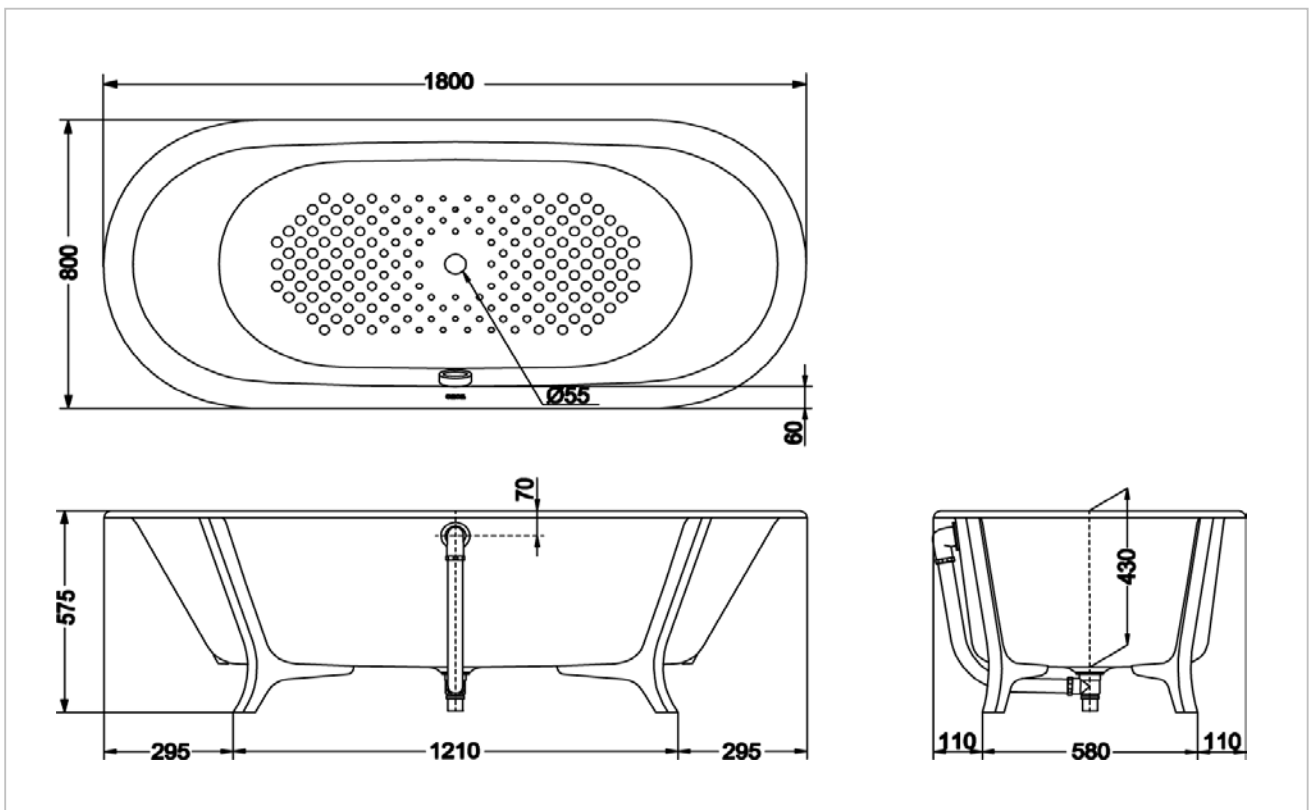

TOTO

BATHTUB

FBYN1826CPWE

ENAMELED CAST IRON

Product Features

- Enameled Cast Iron
- Free Standing Bathtub
- Size : 1800W x 800D x 575H mm
- Slip-Resistance Surface
- Waste Fittings Included

Suggestion Fittings & Parts