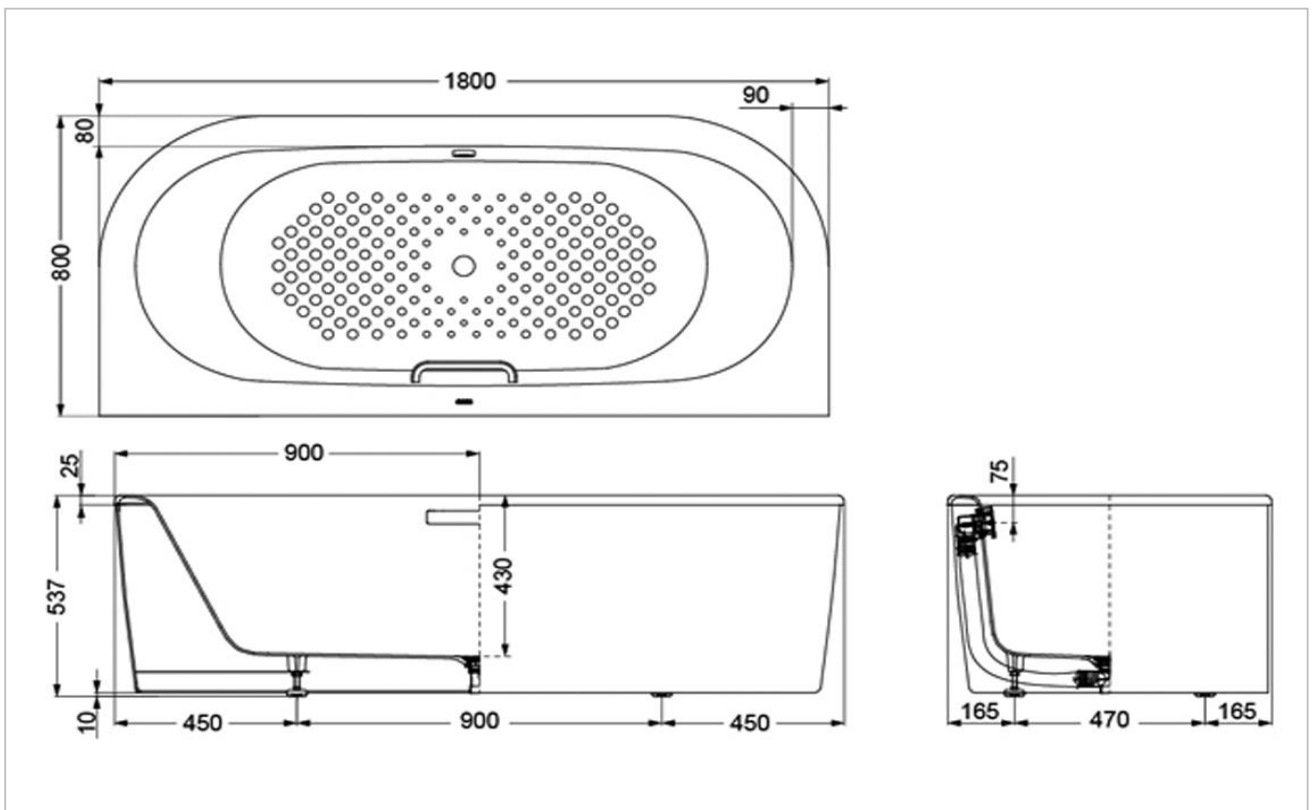

## BATHTUB

#### Product Features

- Enameled Cast Iron
- Free Standing Bathtub with Hand Grip
- Slip-Resistance Surface
- Waste Fittings Included
- Size : 1800W x 800D x 537H mm

Suggestion Fittings & Parts

Remark : We reserve the right to change some parts for suitability.