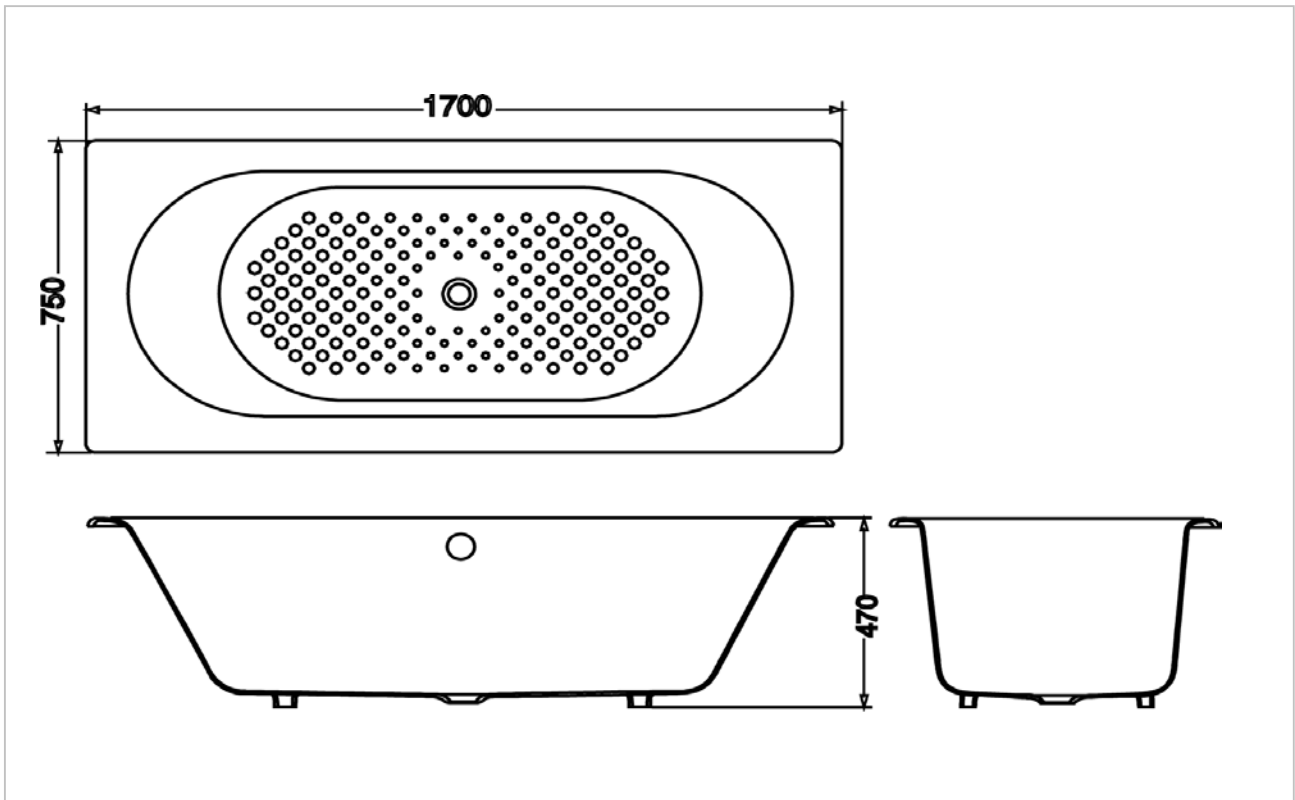

TOTO

BATHTUB

ENAMELED CAST IRON

FBYN1710NHPE/DB
FBYN1810NHPE/DB

Product Features

- Enameled Cast Iron
- Bathtub with Hand Grip
- Slip-Resistance Surface
- Waste Fittings Included

FBYN1710NHPE/DB

Size : 1700W x 750D x 470H mm

FBYN1810NHPE/DB

Size : 1800W x 800D x 470H mm

Suggestion Fittings & Parts

Remark : We reserve the right to change some parts for suitability.

TOTO (THAILAND) CO.,LTD
Bangkok Office : G Tower Grand Rama 9,12th Floor, South Wing, 9 Rama IX Road,
Huaykwang Sub-district,Huaykwang District, Bangkok. 10310 Thailand
Tel : +(66)2-117-9520(AUTO) Fax : +(66)2-117-9527
th.toto.com