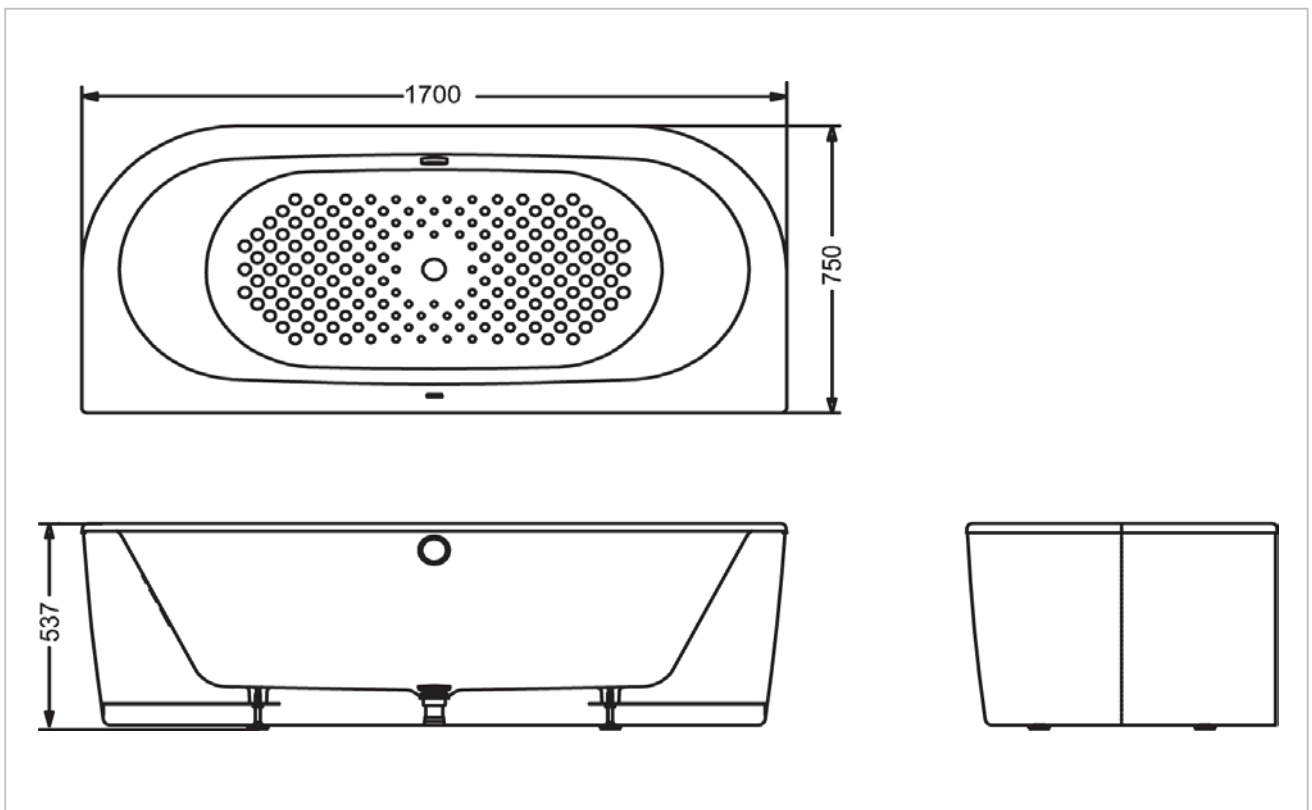

TOTO

BATHTUB

ENAMELED CAST IRON

FBYN1716DHPWE
FBYN1816DHPWE

Product Features

- Enameled Cast Iron
- Free Standing Bathtub with Hand Grip
- Slip-Resistance Surface
- Waste Fittings Included

FBYN1716DHPWE

Size : 1700W x 750D x 537H mm

FBYN1816DHPWE

Size : 1800W x 800D x 537H mm

Suggestion Fittings & Parts

Remark : We reserve the right to change some parts for suitability.

TOTO (THAILAND) CO.,LTD
Bangkok Office : G Tower Grand Rama 9,12th Floor, South Wing, 9 Rama IX Road,
Huaykwang Sub-district,Huaykwang District, Bangkok. 10310 Thailand
Tel : +(66)2-117-9520(AUTO) Fax : +(66)2-117-9527
th.toto.com