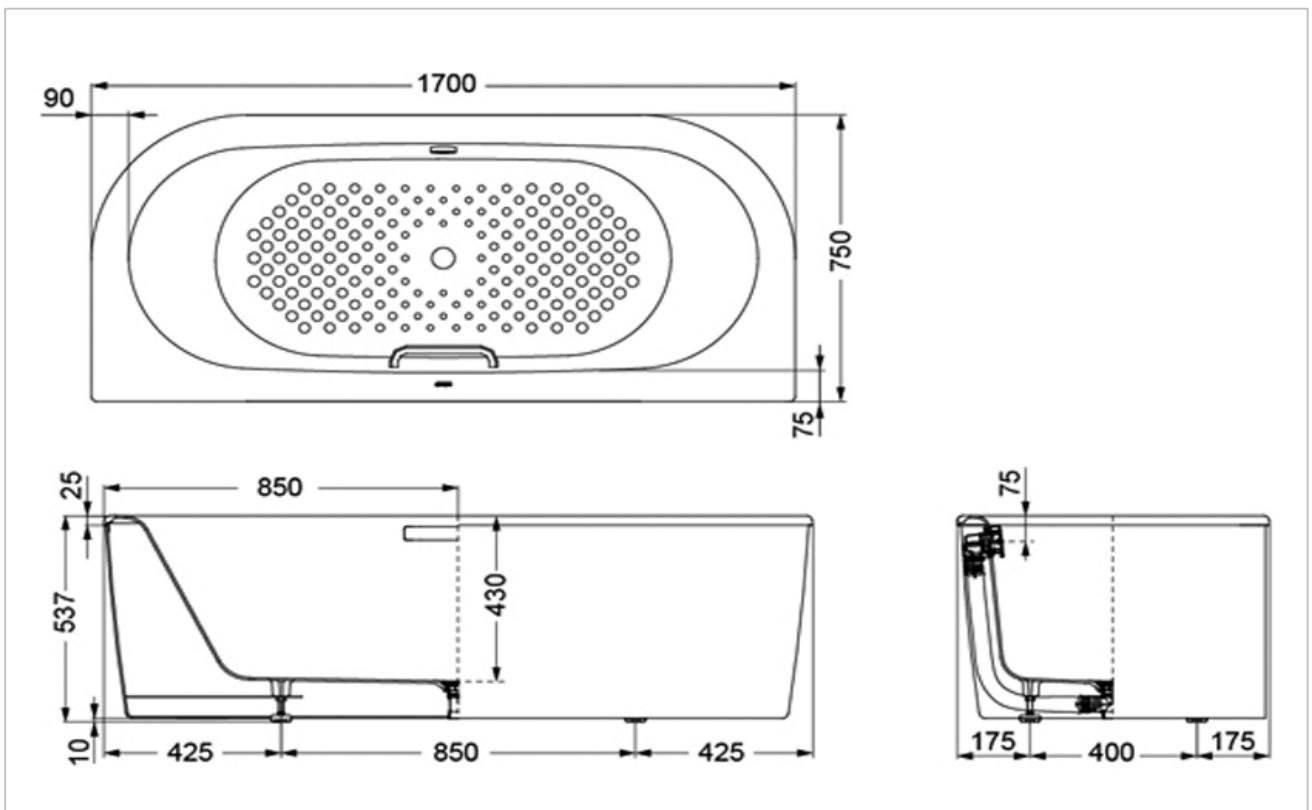

TOTO

BATHTUB

FBYN1716DHPTE

ENAMELED CAST IRON

Product Features

Enameled Cast Iron
Free Standing Bathtub with Hand Grip
Size : 1700W x 750D x 537H mm
Slip-Resistance Surface

Waste Fittings Included

Suggestion Fittings & Parts