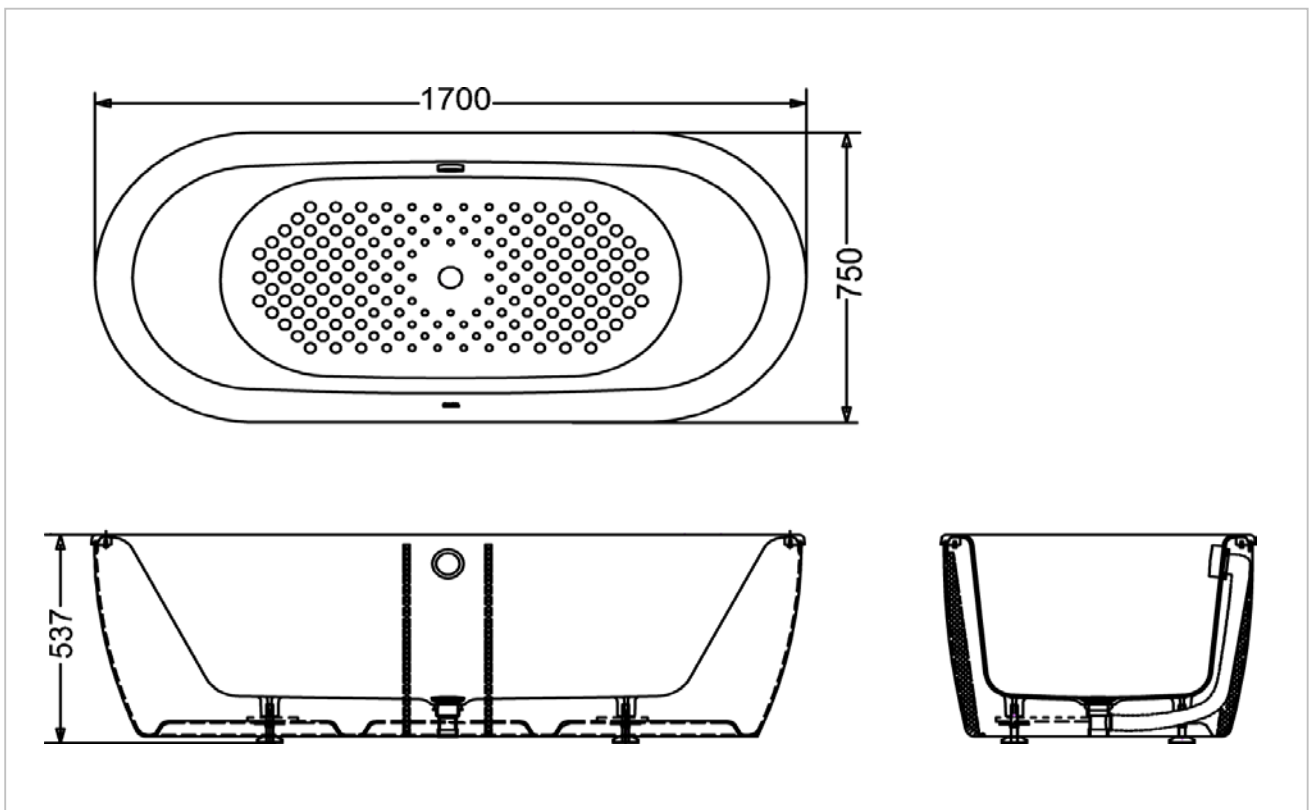

TOTO

BATHTUB

FBYN1716CHPWE

ENAMELED CAST IRON

Product Features

- Enameled Cast Iron
- Free Standing Bathtub with Hand Grip
- Size : 1700W x 750D x 537H mm
- Slip-Resistance Surface
- Waste Fittings Included