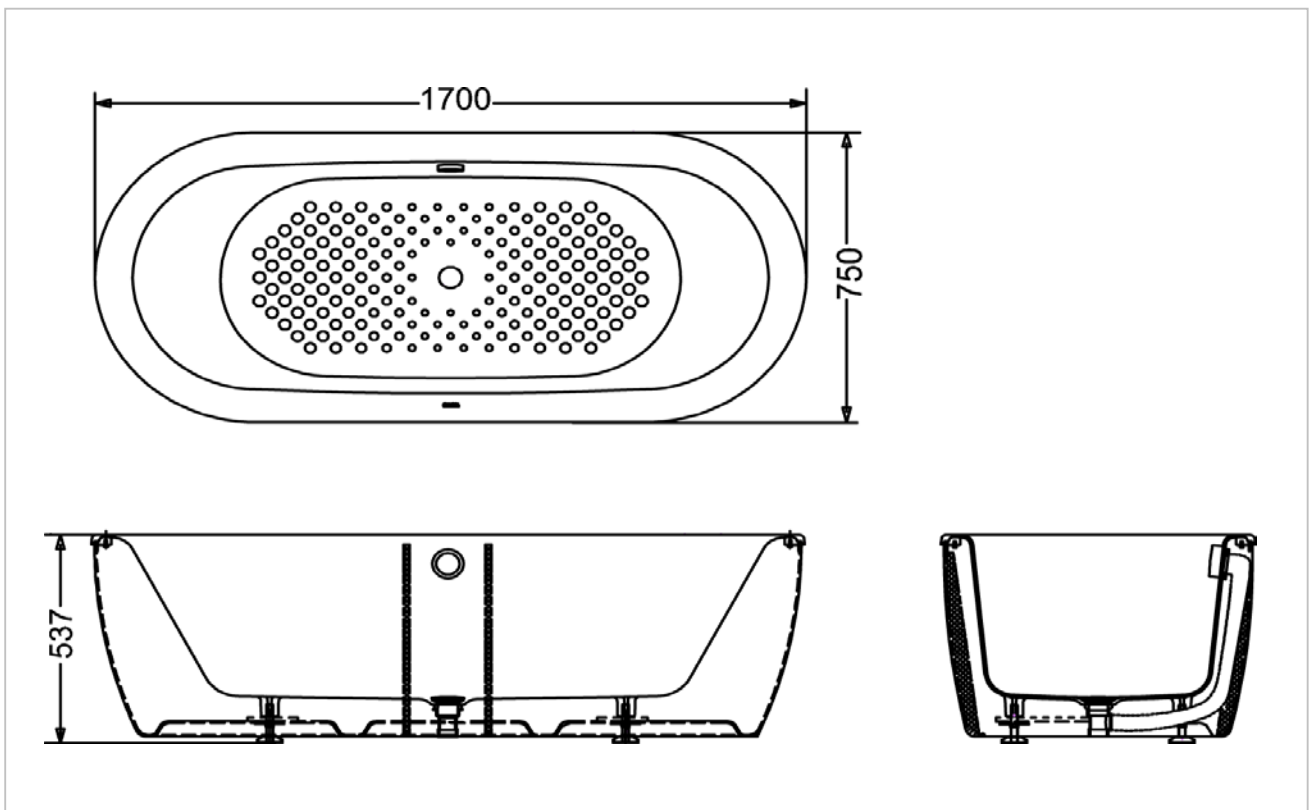

## BATHTUB

**FBYN1716CHPTE**

ENAMELED CAST IRON

### Product Features

Enameled Cast Iron  
Free Standing Bathtub with Hand Grip  
Size : 1700W x 750D x 537H mm  
Slip-Resistance Surface

Waste Fittings Included

Suggestion Fittings & Parts

Remark : We reserve the right to change some parts for suitability.