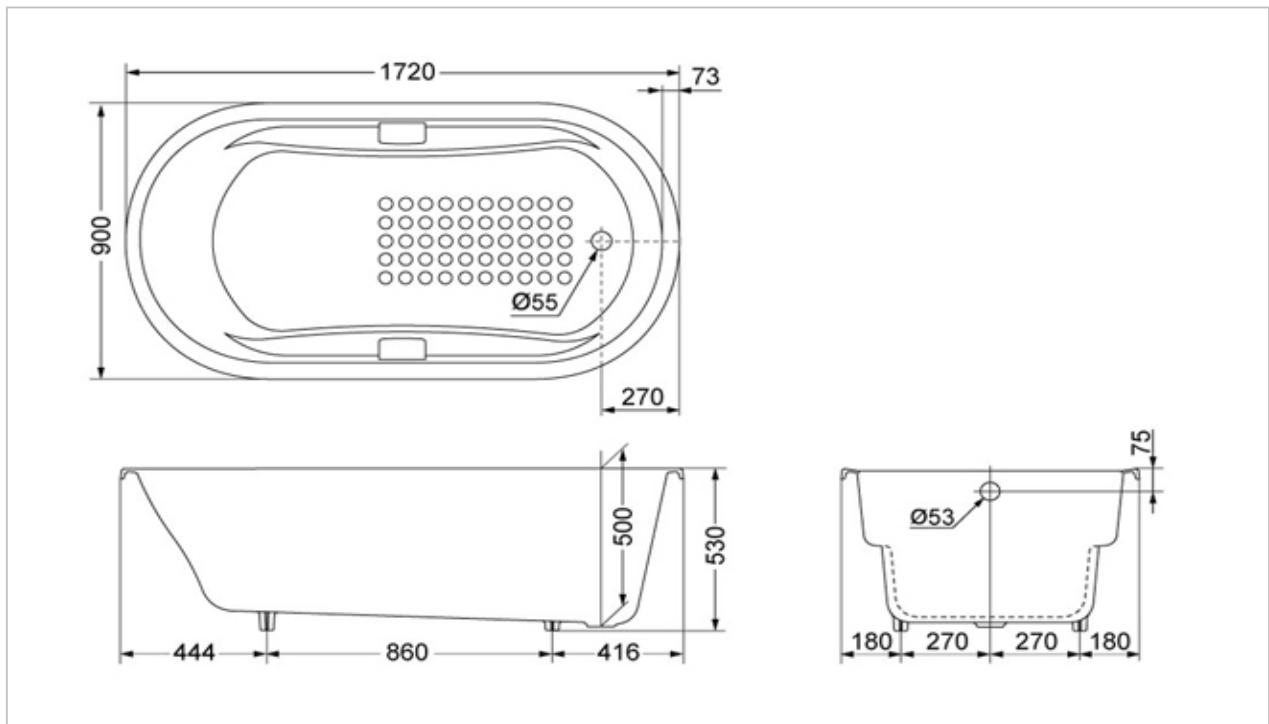

TOTO

BATHTUB

FBY1760CP

Enameled Cast Iron Bathtub

Product Features

Suggestion Fittings & Parts

Remark : We reserve the right to change some parts for suitability.

TOTO (THAILAND) CO.,LTD