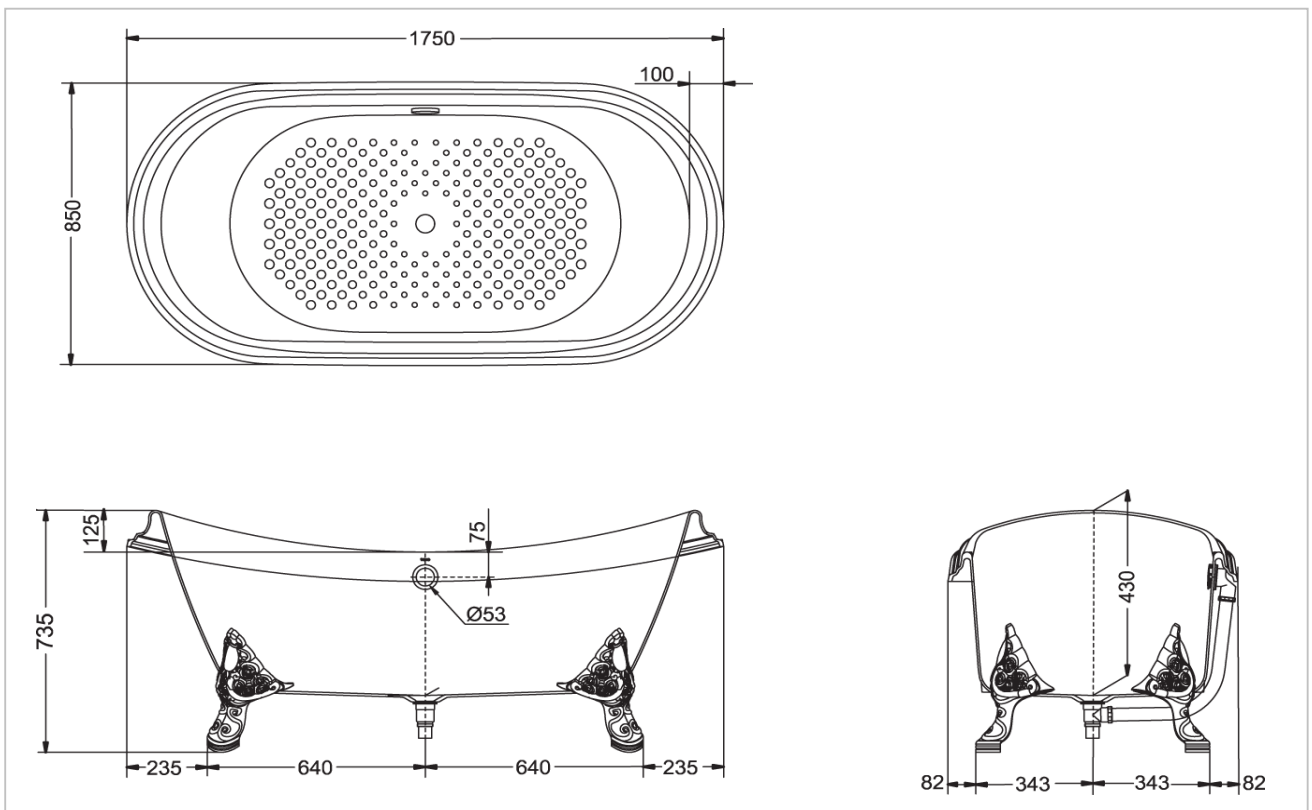

TOTO

BATHTUB

FBY1756PWNE

ENAMELED CAST IRON

Product Features

- Enameled Cast Iron
- Free Standing Bathtub (Silver Stand)
- Size : 1750W x 850D x 735H mm
- Slip-Resistance Surface
- Waste Fittings Included

Suggestion Fittings & Parts