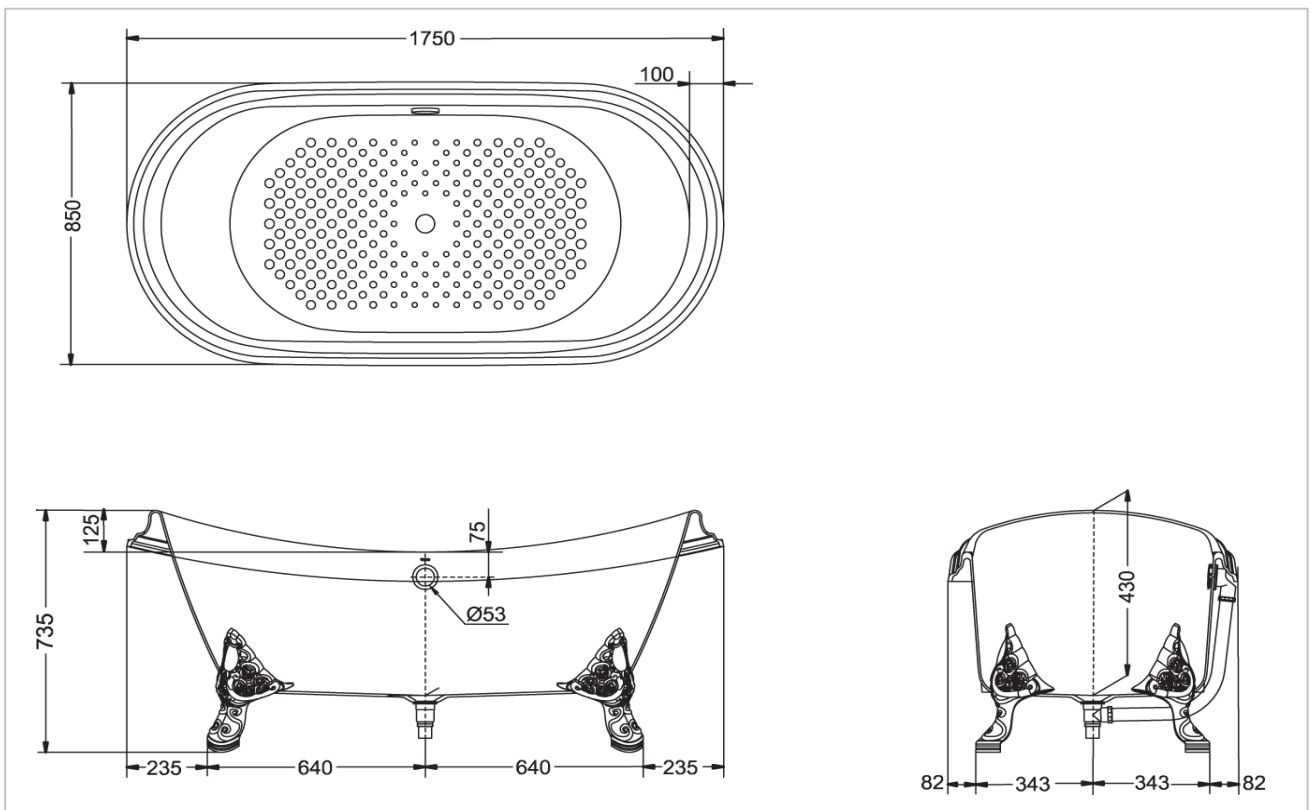

### Product Features

Enameled Cast Iron  
Free Standing Bathtub (Silver Stand)  
Size : 1750W x 850D x 735H mm  
Slip-Resistance Surface

Waste Fittings Included

Suggestion Fittings & Parts

Remark : We reserve the right to change some parts for suitability.