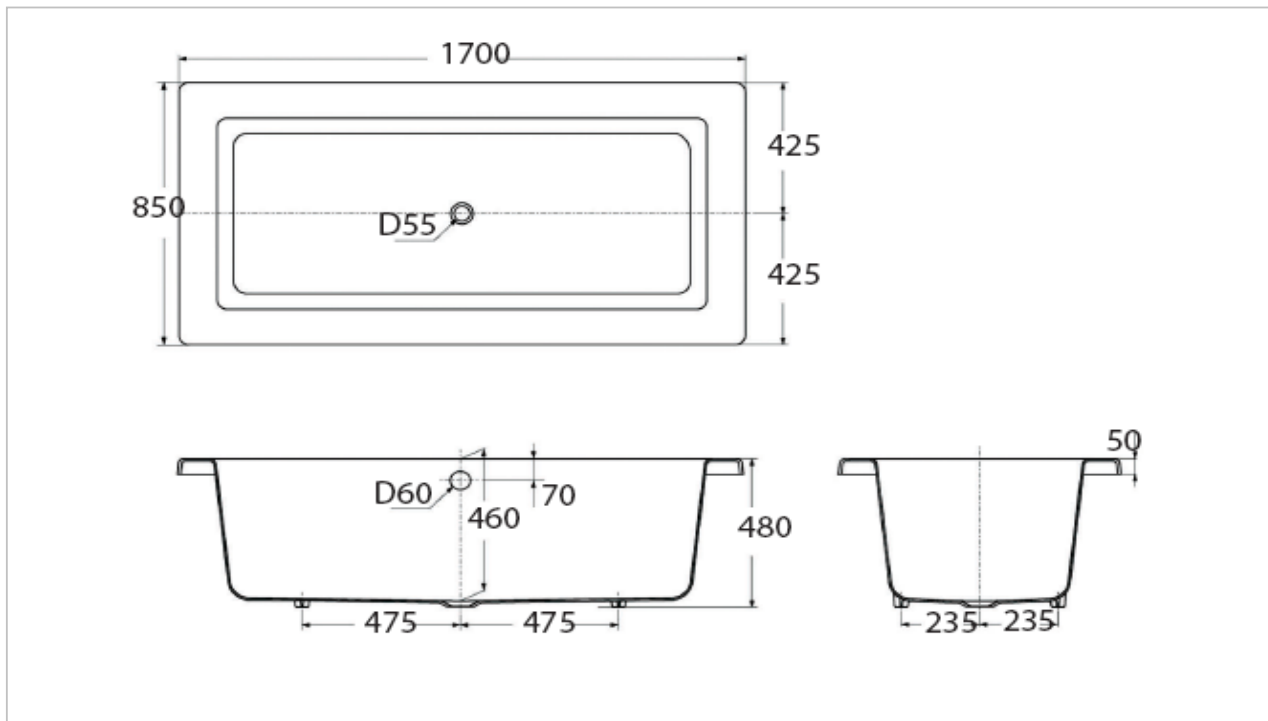

TOTO

BATHTUB

FBY1750PE

"Ryohan" Enameled Cast Iron Bathtub

Product Features

Size : 1700x850x480 mm

Suggestion Fittings & Parts

Remark : We reserve the right to change some parts for suitability.