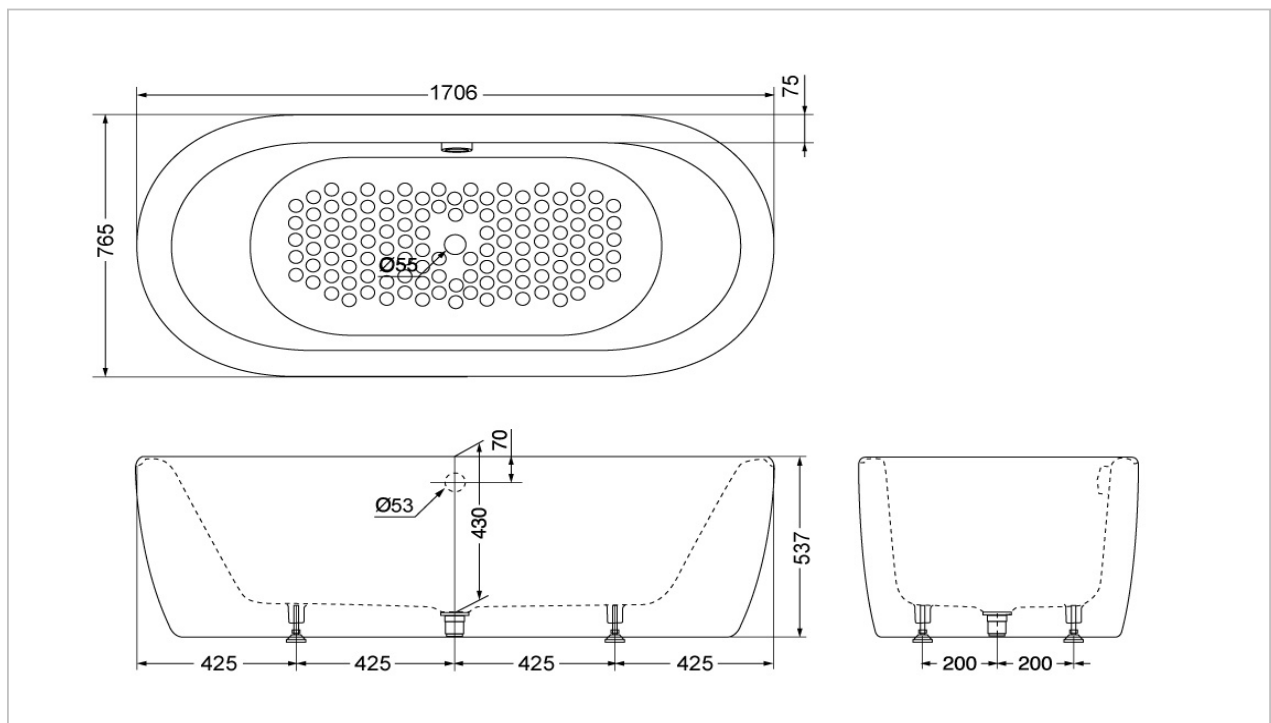

TOTO

BATHTUB

FBY1716CP

Enameled Cast Iron Bathtub

Product Features

SIZE : 1700 x 750 x 537 mm.
Capacity : 185 L

Suggestion Fittings & Parts

Remark : We reserve the right to change some parts for suitability.