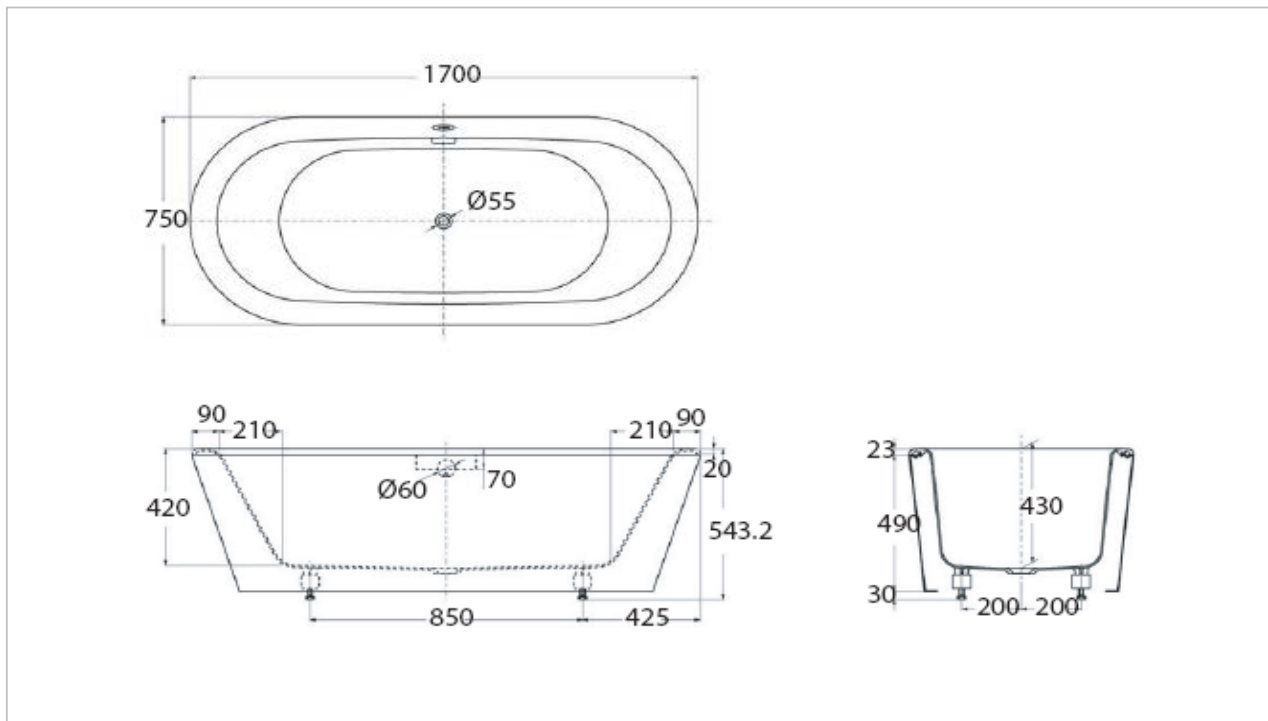

#### Product Features

Size : 1700x750x430 mm