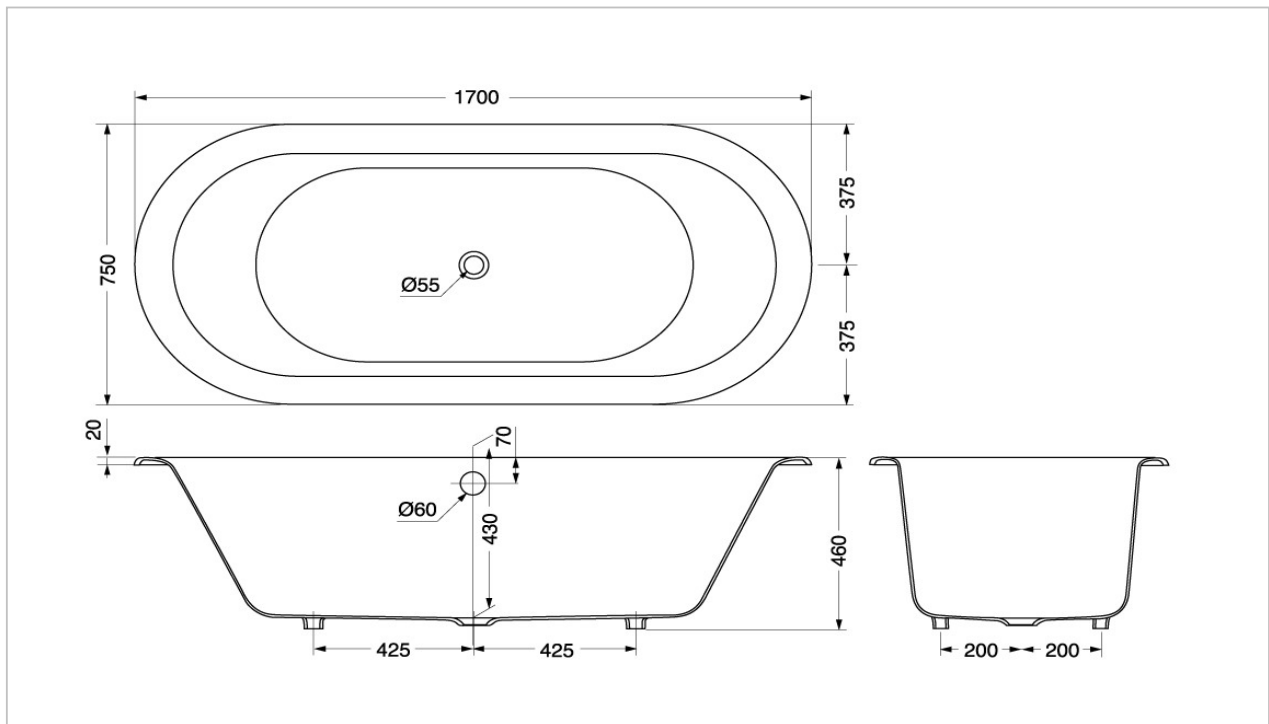

TOTO

BATHTUB

FBY1710CPE

Enameled Cast Iron Bathtub

Product Features

SIZE : 1700 x 750 x 460 mm

Suggestion Fittings & Parts

Remark : We reserve the right to change some parts for suitability.