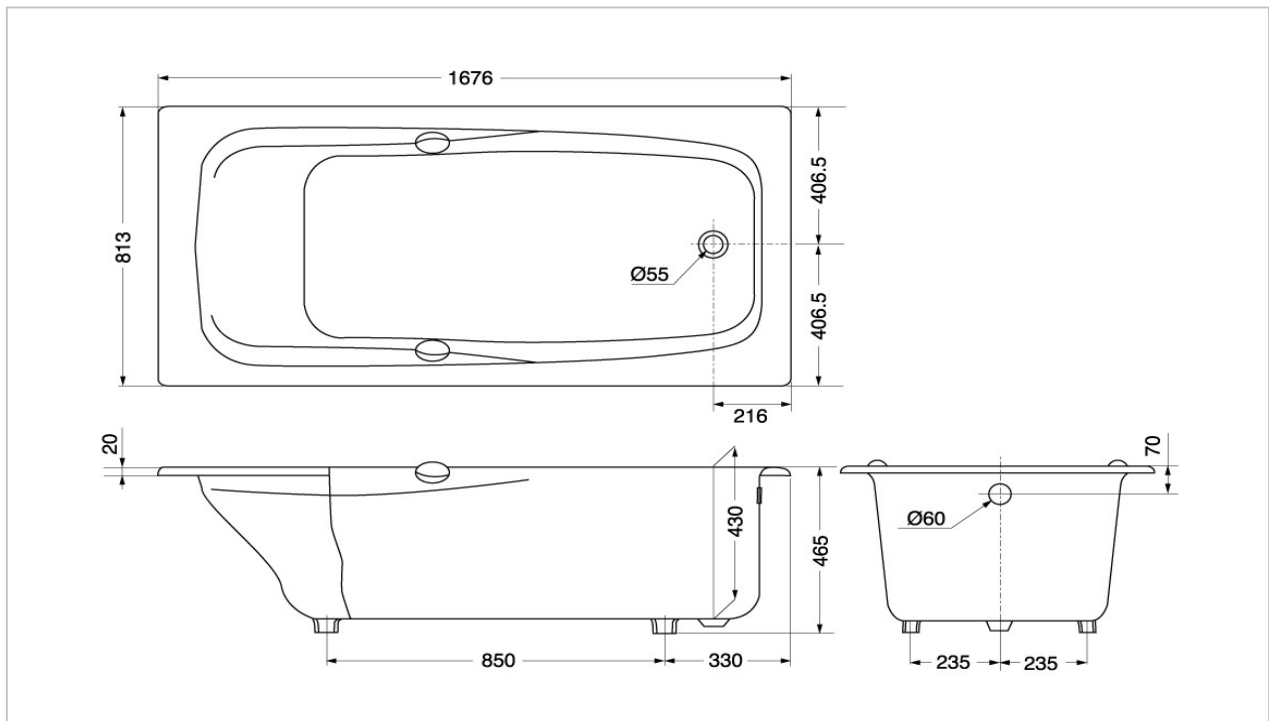

TOTO

BATHTUB

FBY1700HPE

Enameled Cast Iron Bathtub

Product Features

SIZE : 1676 x 813 x 465 mm.

Capacity : 235L

Suggestion Fittings & Parts