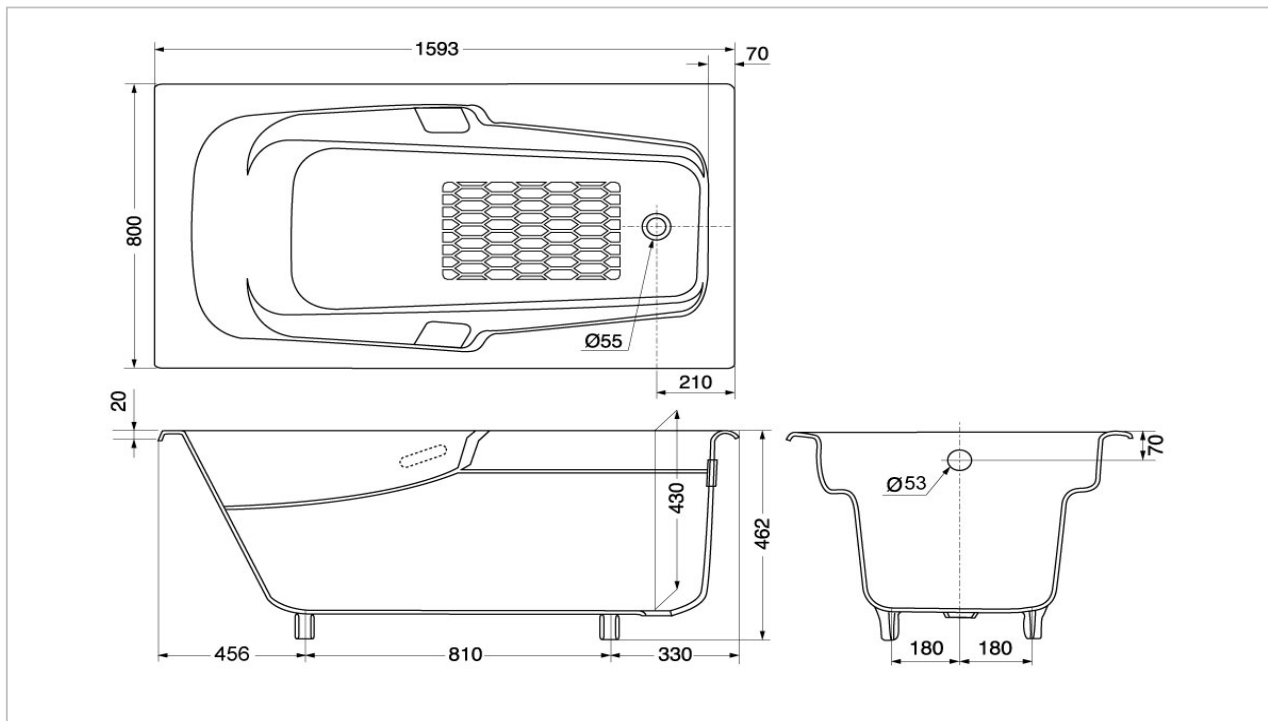

### Product Features

SIZE : 1593 x 800 x 462 mm