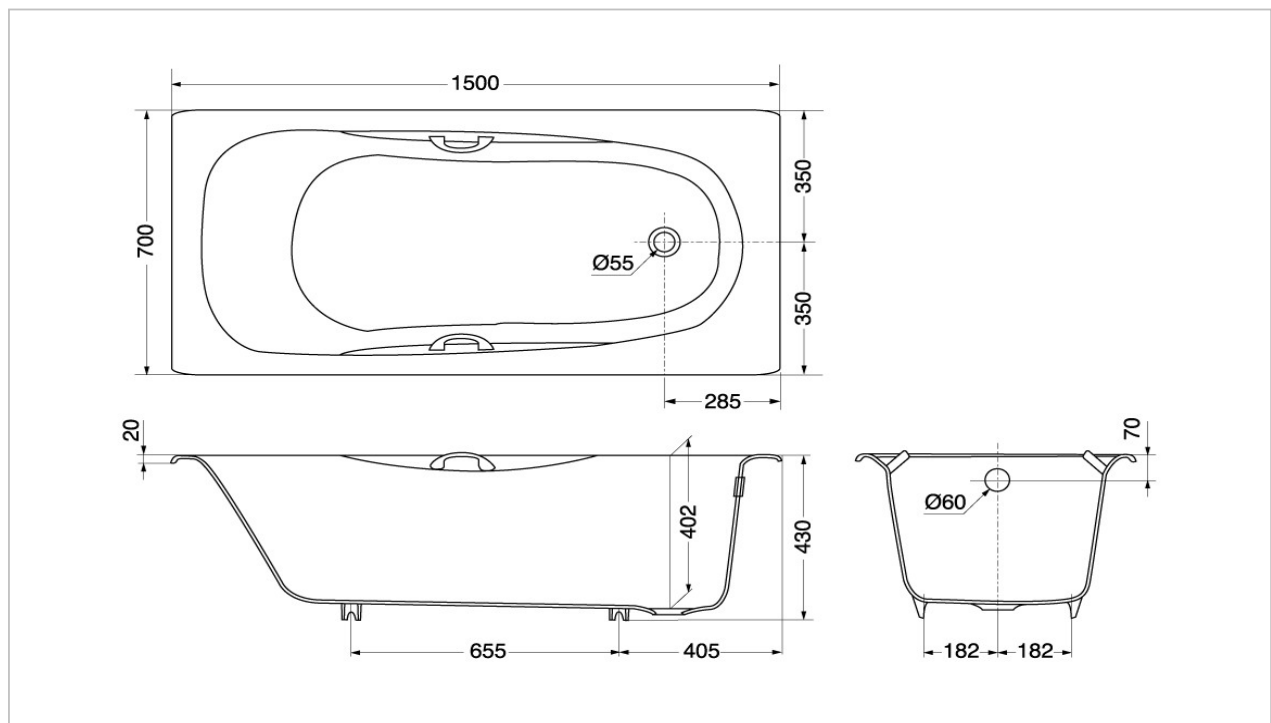

TOTO

BATHTUB

FBYN1510HP/DB
FBYN1510P/DB

Enameled Cast Iron Bathtub

Product Features

SIZE : 1500 x 700 x 430 mm

Suggestion Fittings & Parts

Remark : We reserve the right to change some parts for suitability.