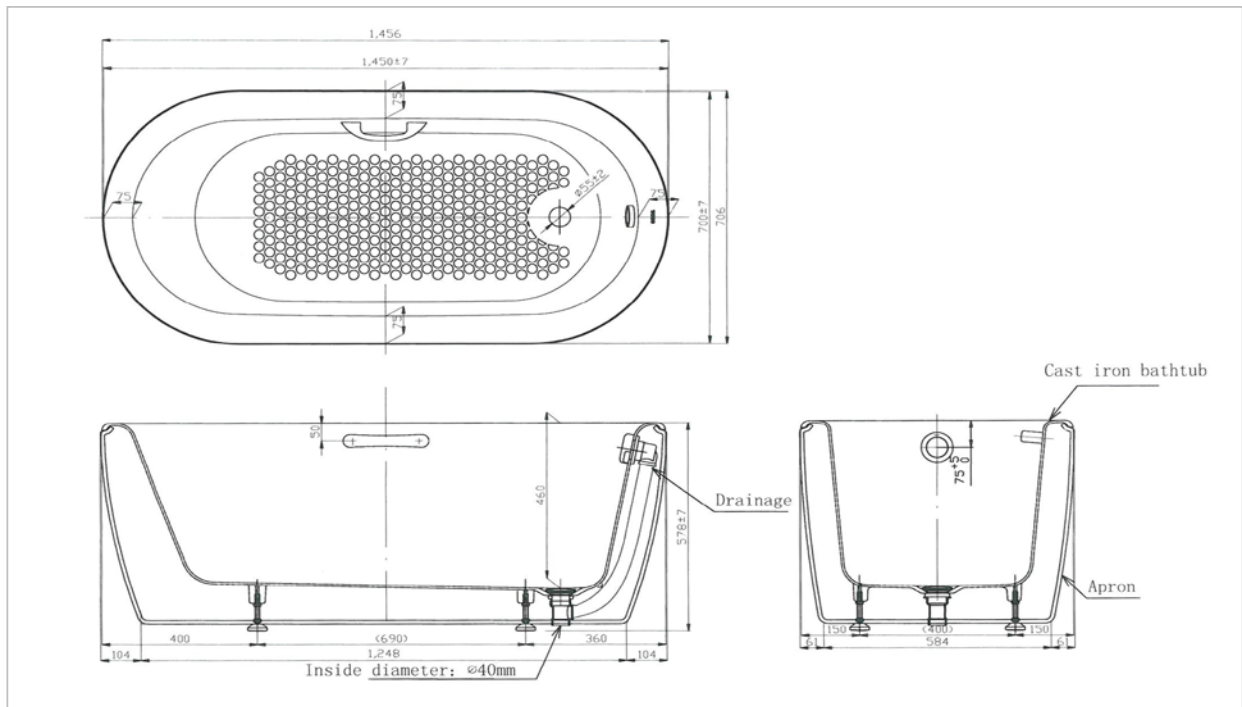

TOTO

BATHTUB

FBY1434CHPWV2E

Enameled Cast Iron Bathtub

Product Features

Suggestion Fittings & Parts

Remark : We reserve the right to change some parts for suitability.

TOTO (THAILAND) CO.,LTD