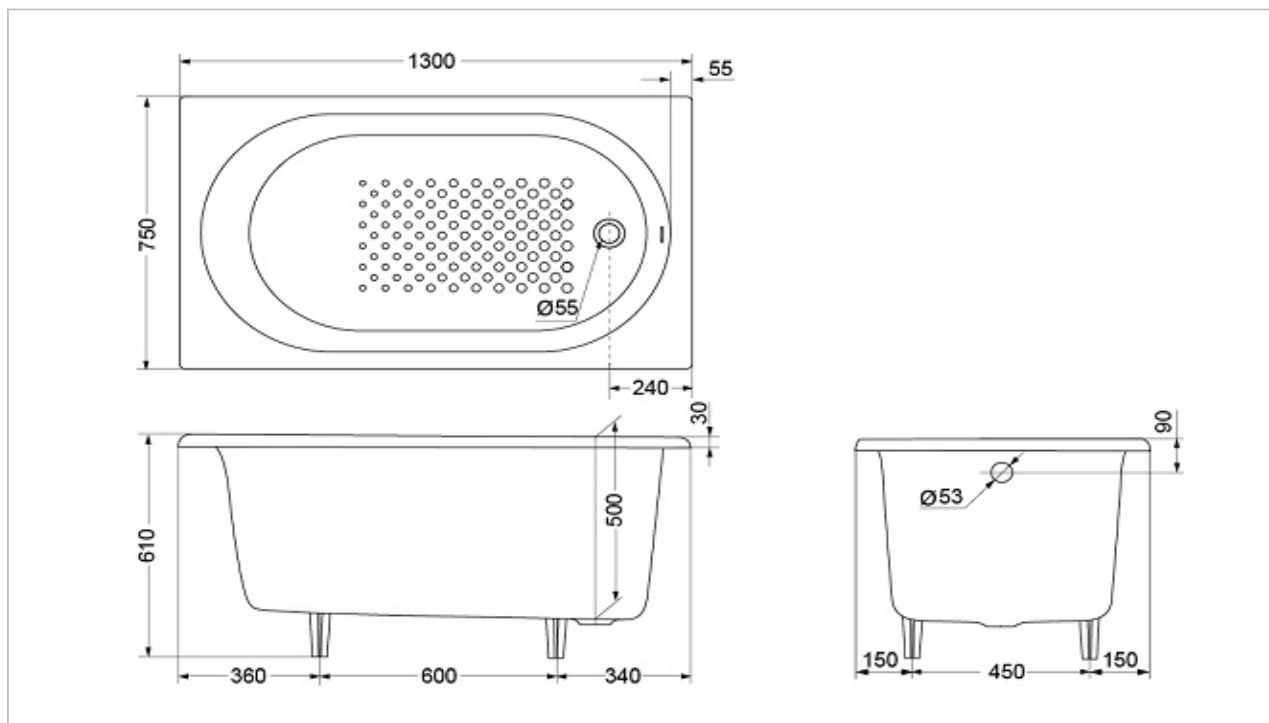

TOTO

BATHTUB

FBY1380P/DB

Enameled Cast Iron Bathtub

Product Features

SIZE : 1300 x 750 x 610 mm

Suggestion Fittings & Parts

Remark : We reserve the right to change some parts for suitability.