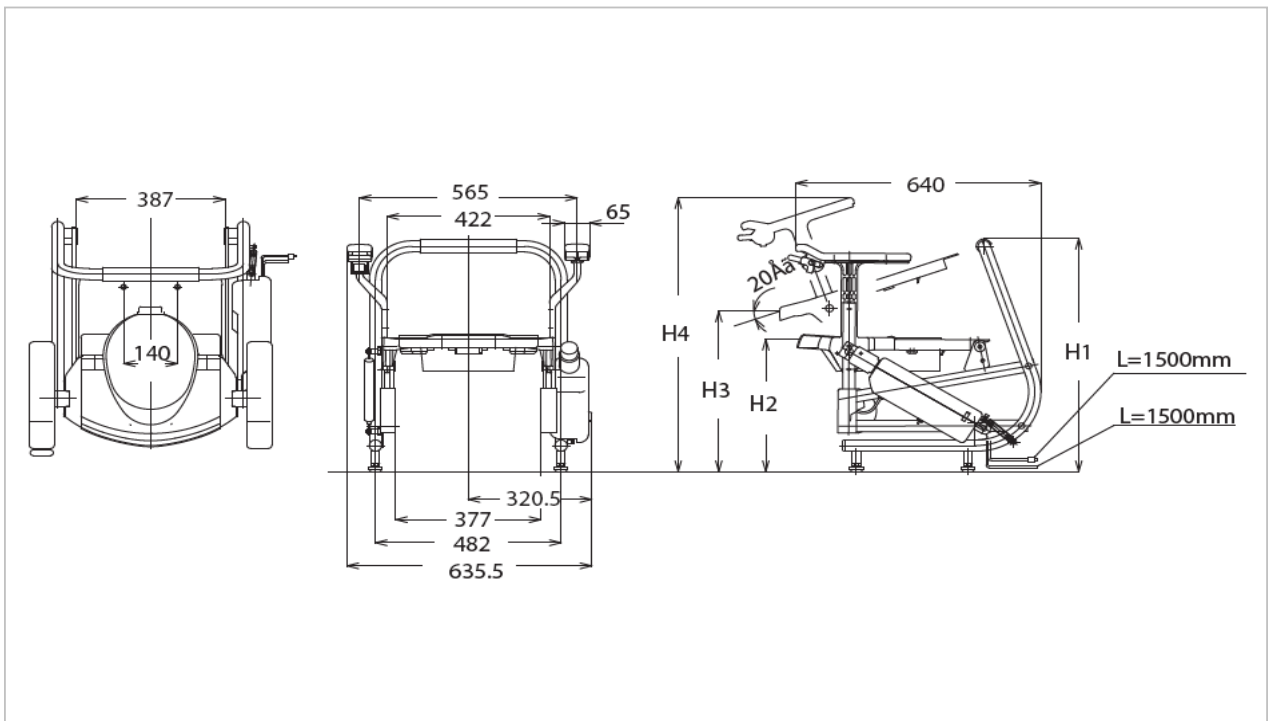

TOTO

BATHROOM ACCESSORY

EWCS120RK

Barrier Free

Product Features

Natural Movement

Good for the handicapped, aged people or people who has a pain in his knees

Power Supply: 100V 50/60Hz

Withstand Load: 100kg

Washlet is not included

Lifting Chair (for Washlet SA/SB)

Suggestion Fittings & Parts

Remark : We reserve the right to change some parts for suitability.

TOTO (THAILAND) CO.,LTD

Bangkok Office : 598 Q House Ploenjit Building., G floor., Ploenchit Rd., Lumpini, Pathumwan, Bangkok. 10330 Thailand