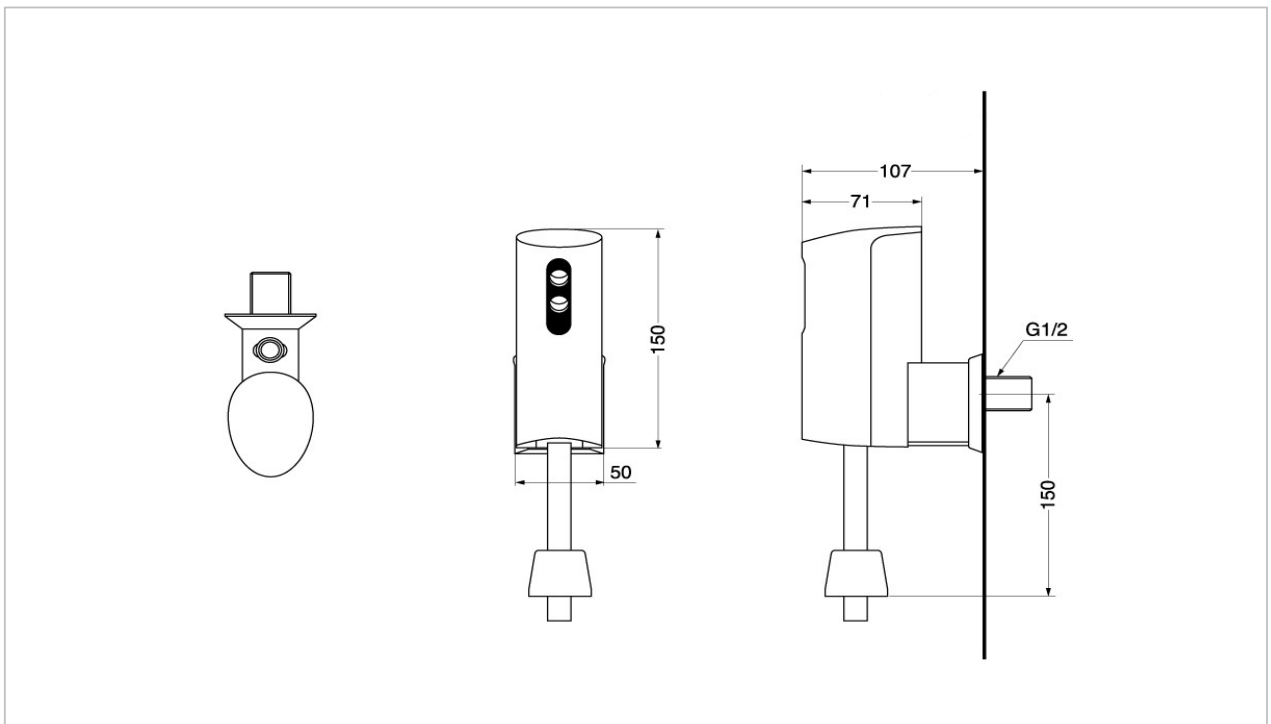

TOTO

FLUSH VALVE

DUE104PB

Urinal Flush Valve

Product Features

Exposed Urinal Sensor Flush Valve (Battery)

Suggestion Fittings & Parts

Remark : We reserve the right to change some parts for suitability.