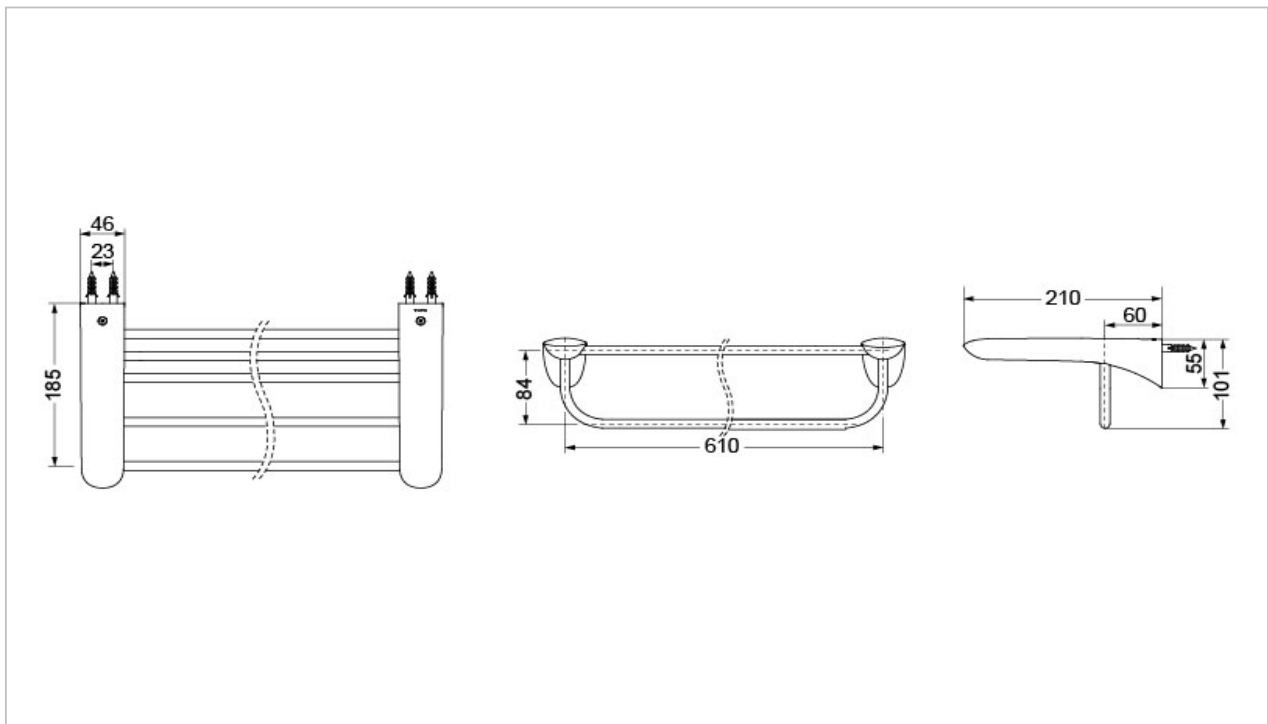

TOTO | BATHROOM ACCESSORY |

DST42

"Willow" Towel Bar

Product Features

Combination Towel Shelf & Towel Bar

Suggestion Fittings & Parts

Remark : We reserve the right to change some parts for suitability.

TOTO (THAILAND) CO.,LTD