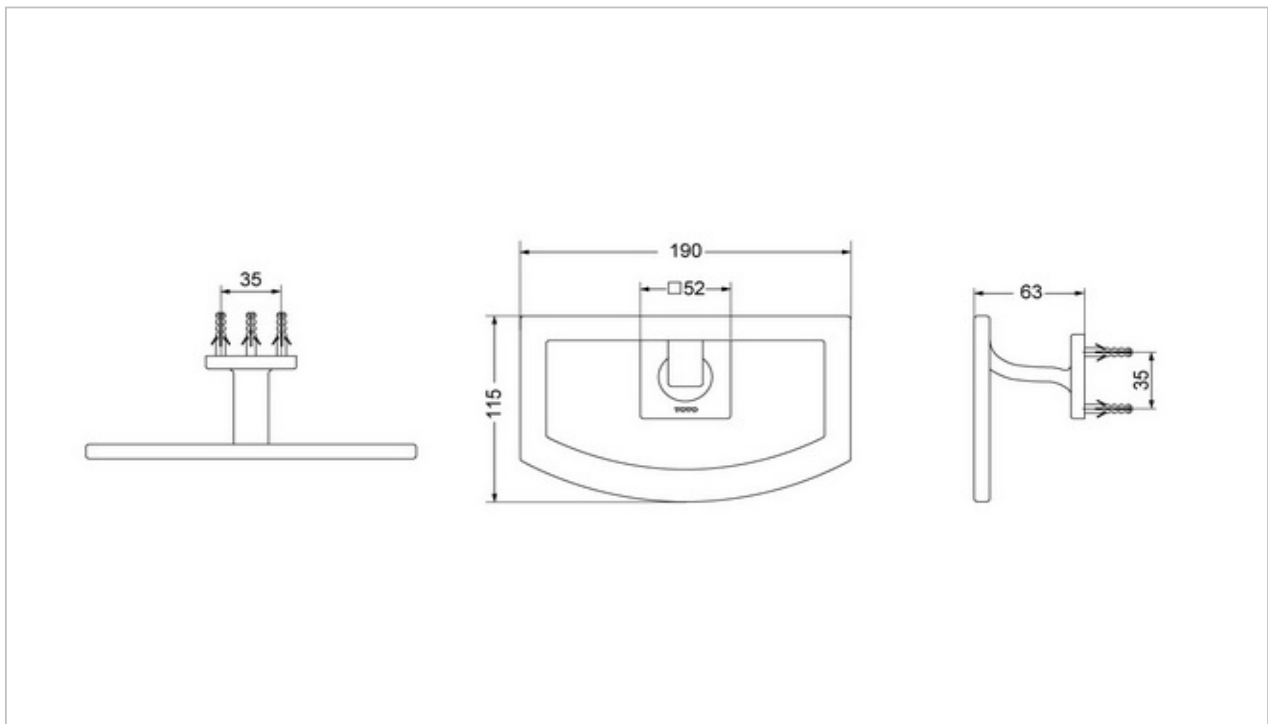

Suggestion Fittings & Parts

Remark : We reserve the right to change some parts for suitability.

TOTO (THAILAND) CO.,LTD

Bangkok Office : 598 Q House Ploenjit Building., G floor., Ploenchit Rd., Lumpini, Pathumwan, Bangkok. 10330 Thailand

Tel : +(66)2-650-9925(AUTO) Fax : +(66)2-650-9923-4

www.toto.co.th