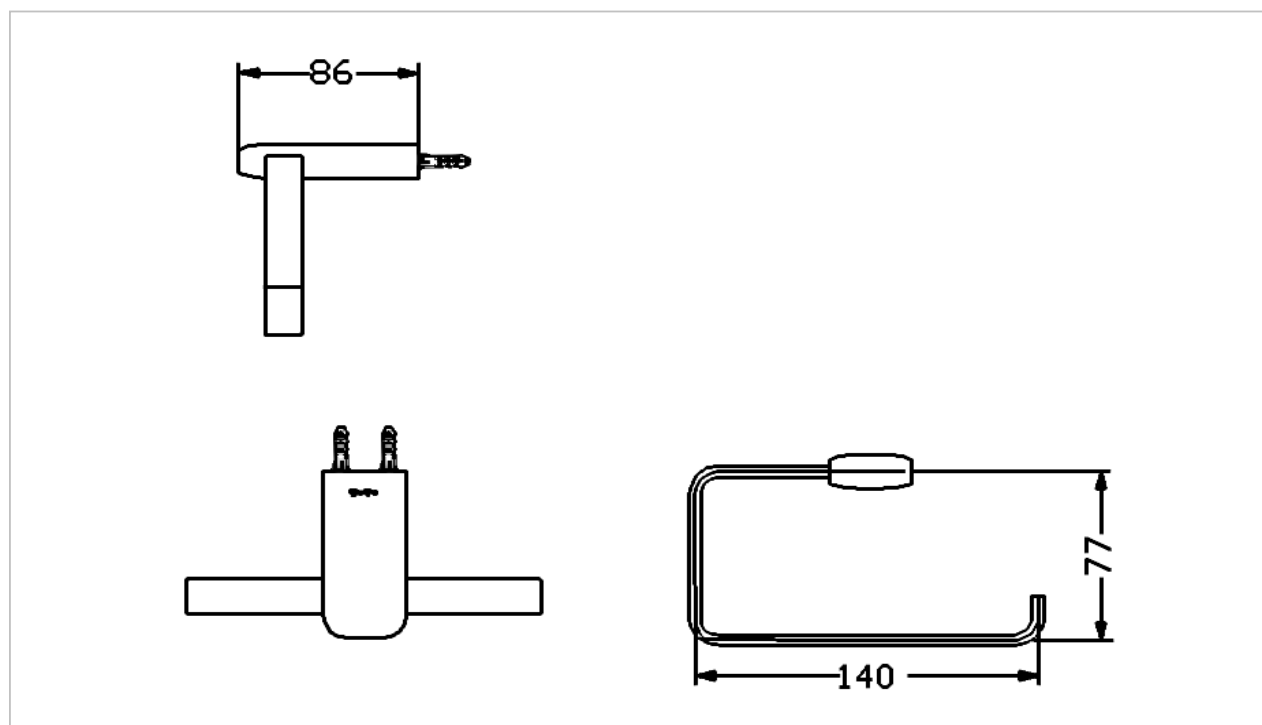

TOTO | BATHROOM ACCESSORY

DSP40N

"SOAP" Paper Holder

Product Features

Suggestion Fittings & Parts

Remark : We reserve the right to change some parts for suitability.

TOTO (THAILAND) CO.,LTD

Bangkok Office : 598 Q House Ploenjit Building., G floor., Ploenchit Rd., Lumpini, Pathumwan, Bangkok. 10330 Thailand
Tel : +(66)2-650-9925(AUTO) Fax : +(66)2-650-9923-4
www.toto.co.th