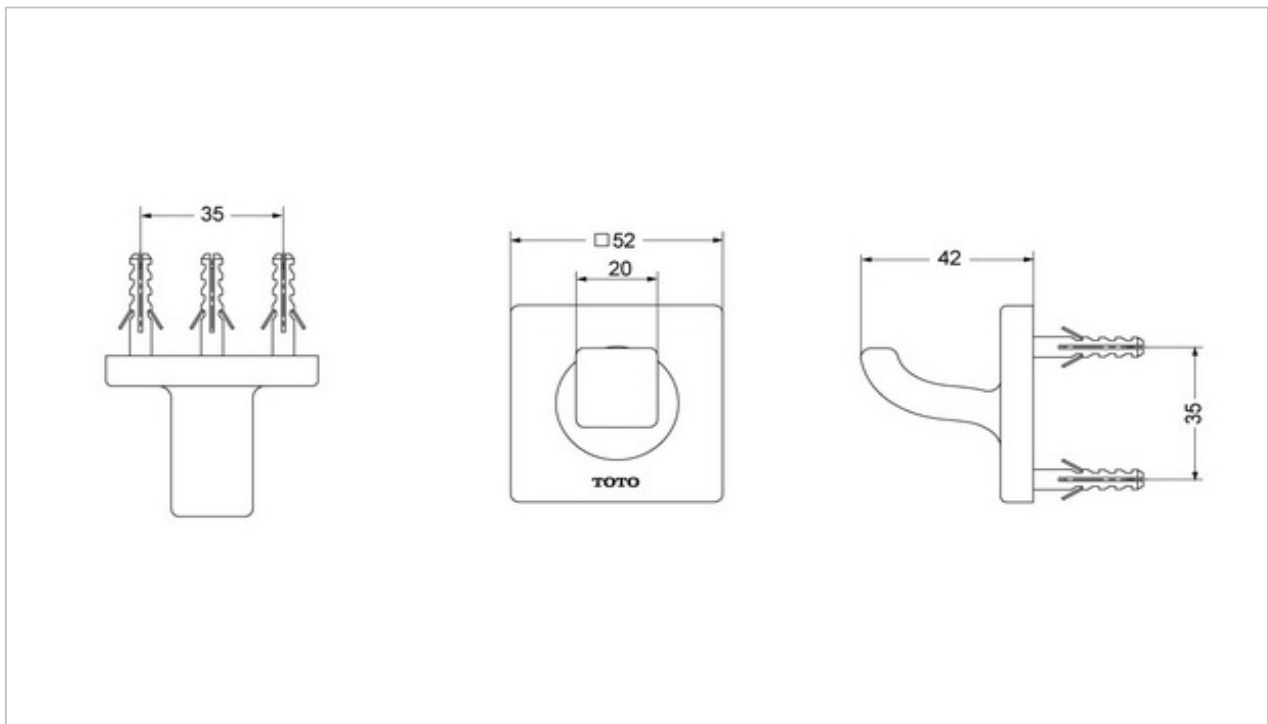

**TOTO**

**ACCESSORIES**

**DSH71  
DSH71# PG**

*Fitting Accessories*

**Product Features**

Robe Hook  
Size : 52 x 42 x 50 mm

Ref.  
DSH71#PG : Gold  
DSH71 : Chrome

Suggestion Fittings & Parts