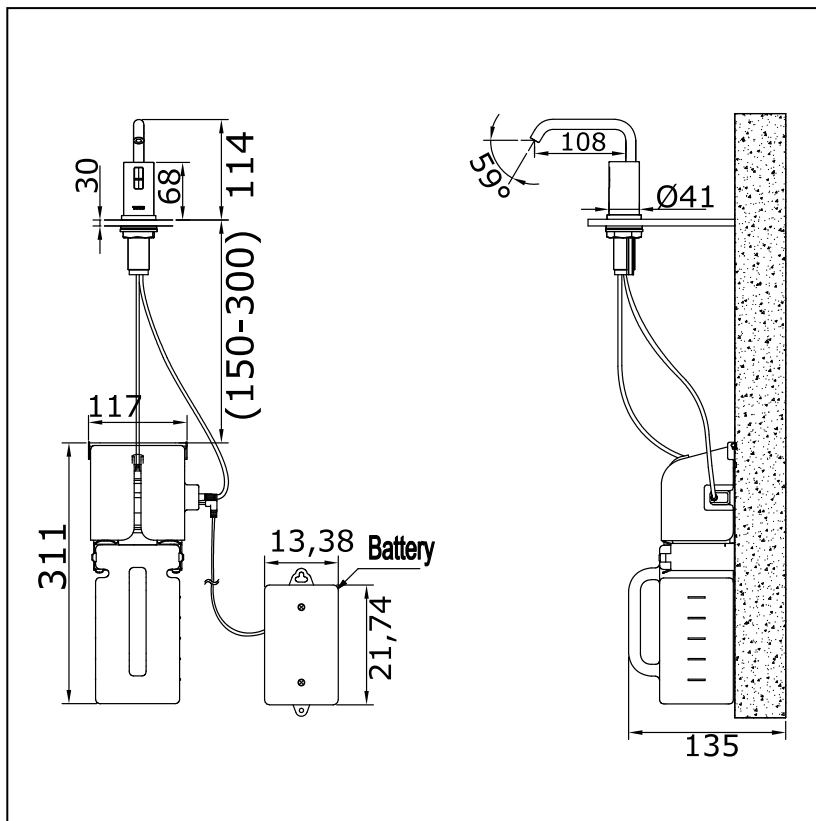

Item number: DSE101K ACCESSORIES (PUBLIC TOILET)

Features

Specifications

Finish : Nickel Chrome
Material : Brass

Parts description

- DSE101K
Auto Soap Dispenser
(Battery Operated)

Drawing:

Remarks: