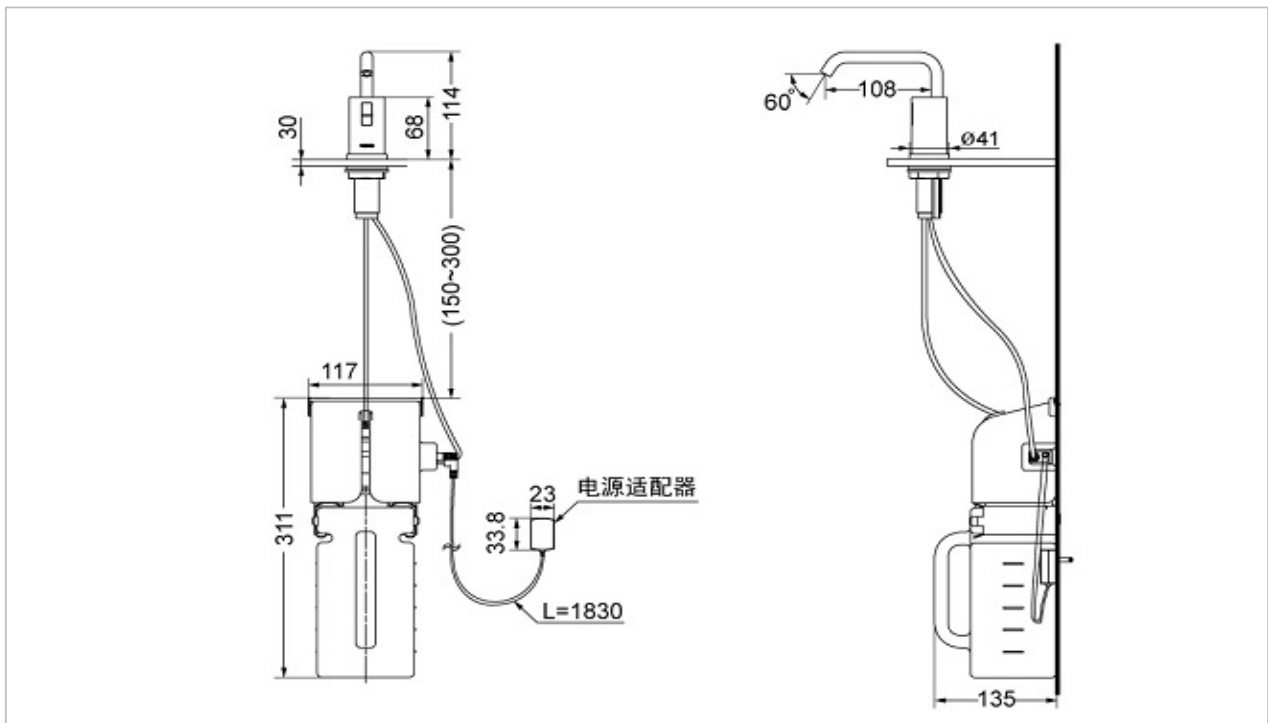

TOTO

FAUCET

DSE101E / DSE101K

Automatic Soap Dispenser

Product Features

DSE101E : AC Type (100 ~ 240V)
DSE101K : Battery Type (4 × 1.5V)
Soap Dispensation : 0.8~1.2ml / time
Soap Tank Volume : 1500ml

Suggestion Fittings & Parts