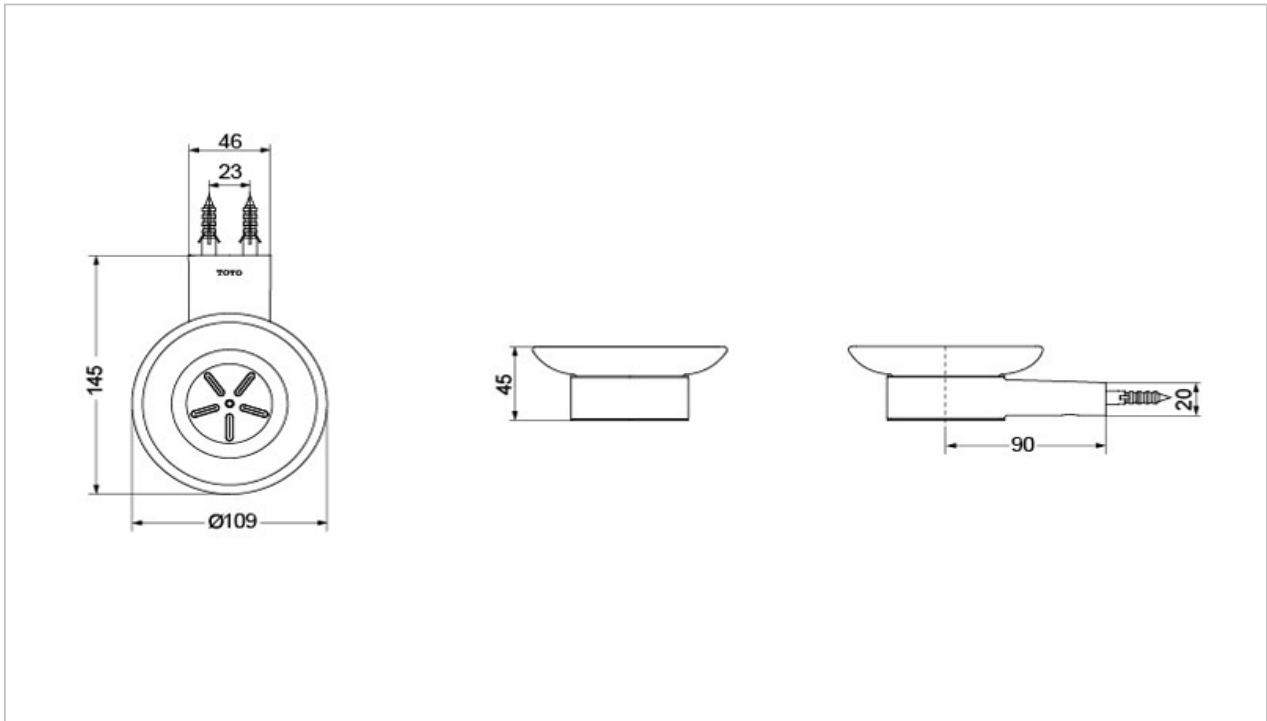

"Willow" Soap Holder

Product Features

Suggestion Fittings & Parts

Remark : We reserve the right to change some parts for suitability.

TOTO (THAILAND) CO.,LTD

Bangkok Office : 598 Q House Ploenjit Building., G floor., Ploenchit Rd., Lumpini, Pathumwan, Bangkok. 10330 Thailand
Tel : +(66)2-650-9925(AUTO) Fax : +(66)2-650-9923-4
www.toto.co.th