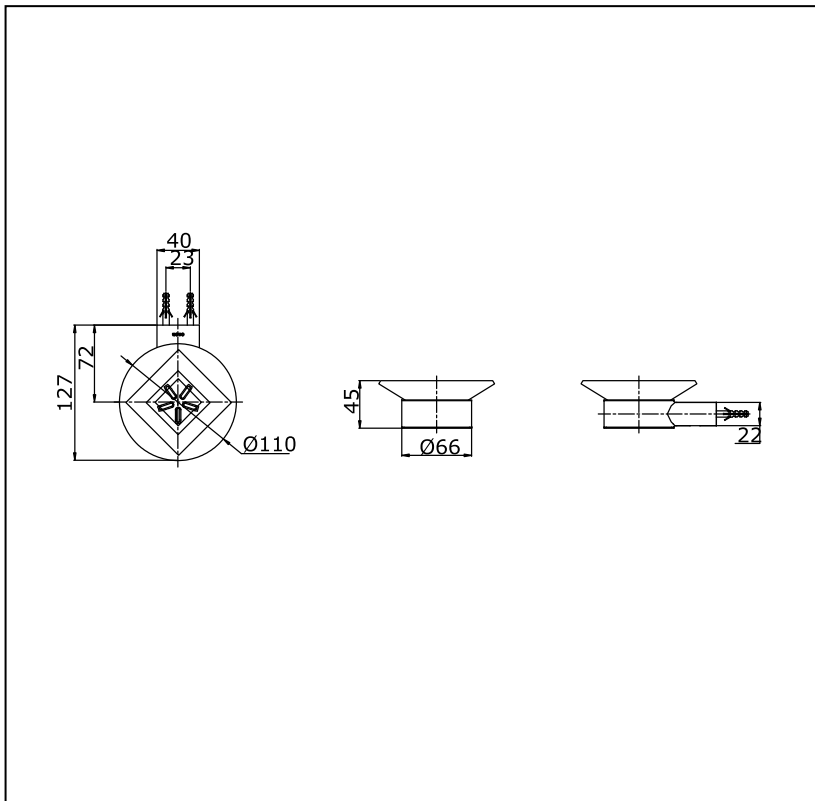

Drawing:

Remarks:

Please consult TOTO sales representative for detail.