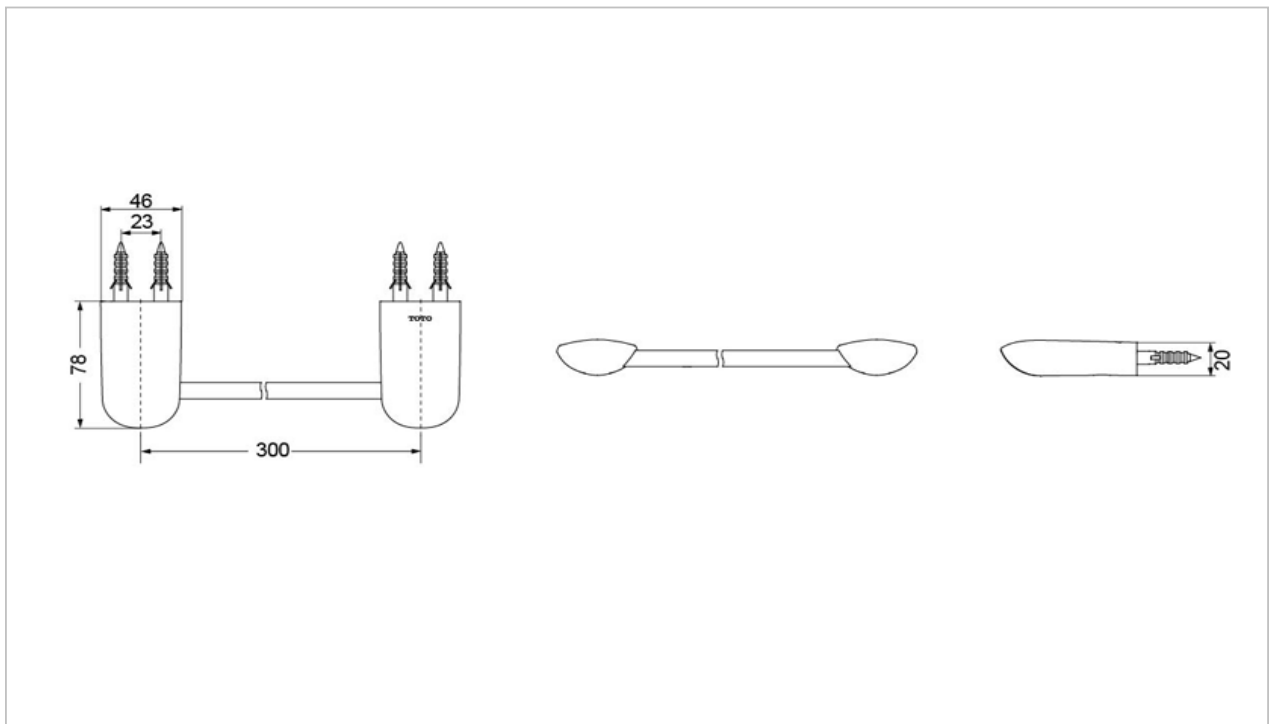

*"Camille" Towel Bar*

Product Features

Suggestion Fittings & Parts

Remark : We reserve the right to change some parts for suitability.

TOTO (THAILAND) CO.,LTD

Bangkok Office : 598 Q House Ploenjit Building., G floor., Ploenchit Rd., Lumpini, Pathumwan, Bangkok. 10330 Thailand