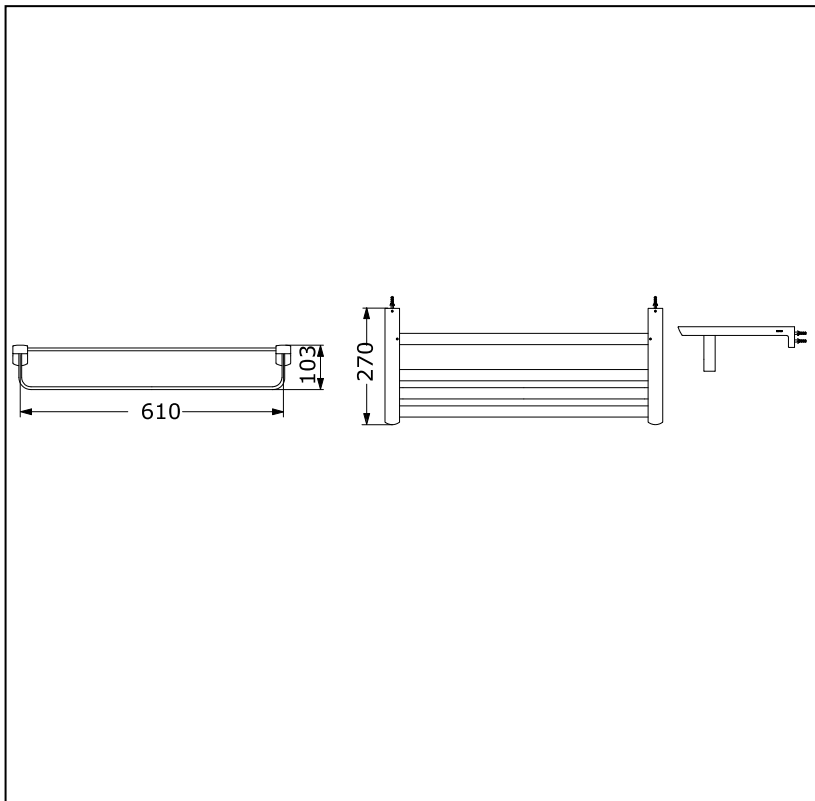

Drawing:

Remarks:

Please consult TOTO sales representative for detail.