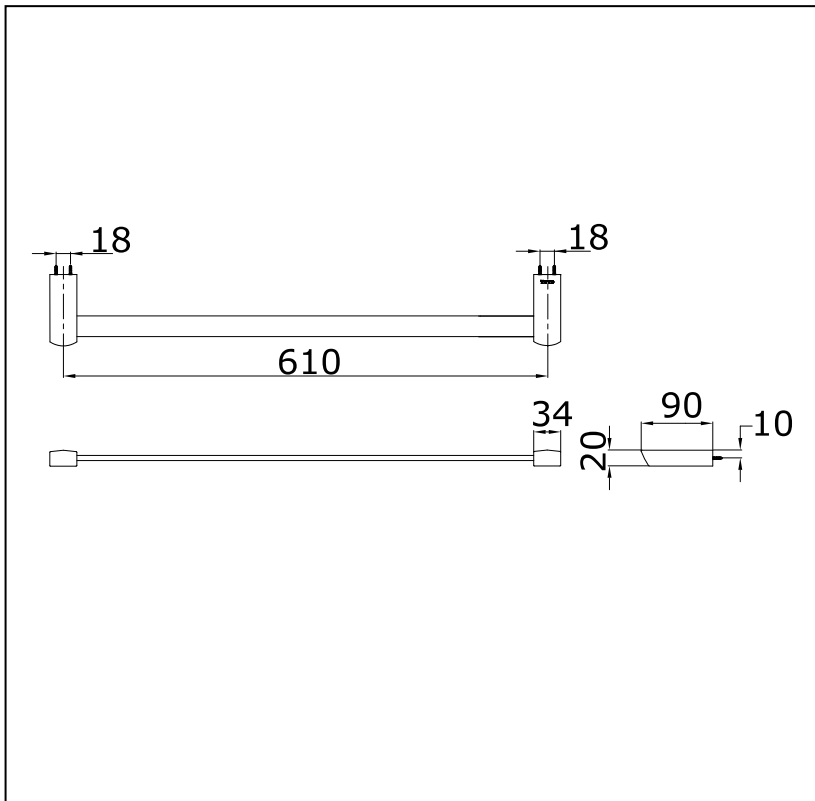

Item number: **DS733** (COCKTAIL Series)

Features

- Simple installation, easy to use

Specifications

Finish : Nickel Chrome
Material : Brass

Parts description

- **DS733**
Towel Bar (Length : 610 mm)

Drawing: