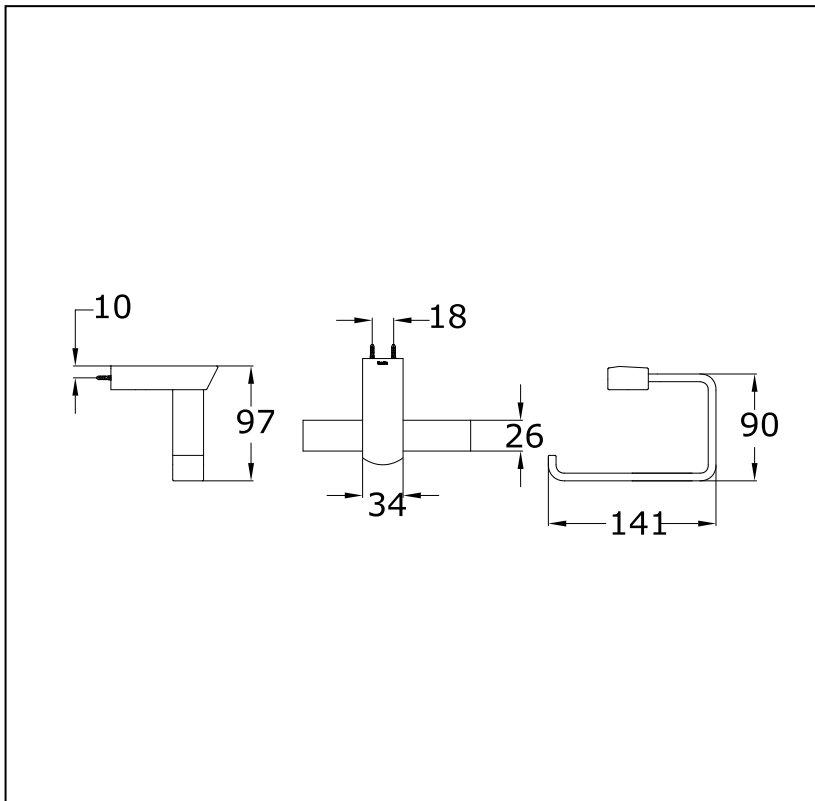

Item number: **DS731** (COCKTAIL Series)

Features

- Simple installation, easy to use

Specifications

Finish : Nickel Chrome
Material : Brass

Parts description

- **DS731**
Paper Holder (Size : 141W x 90H mm)

Drawing: